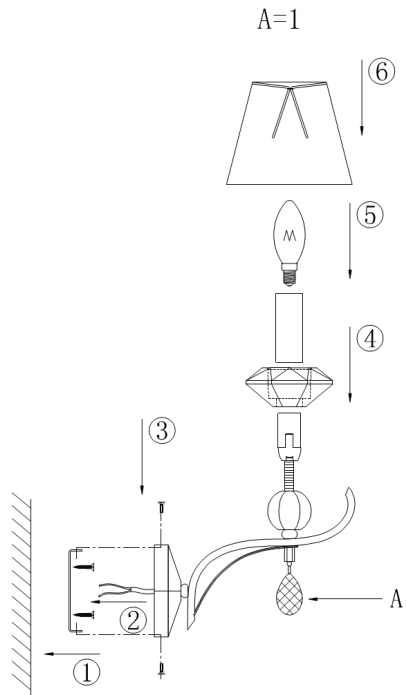

Instruction

Collection: MODERN
Series: SMUSSO
Model: MOD560-01-N
Wall

- Wall

1 x E14 (40W)

MAYTONI
DECORATIVE LIGHTING

www.maytoni.de