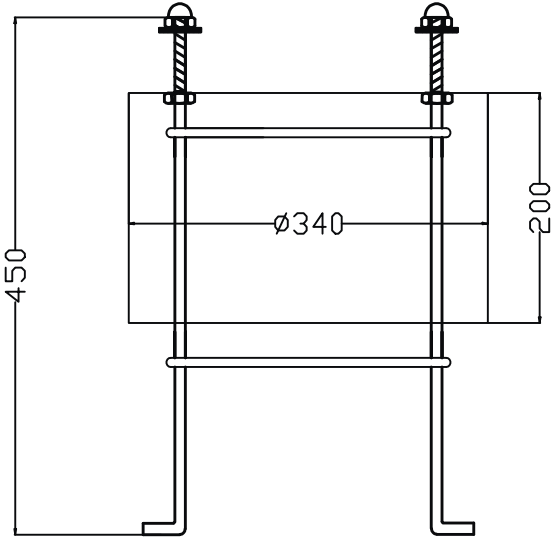

Instruction

Collection: OUTDOOR

Series: BASE

Model: S-BASE-BIG-102

MAYTONI
DECORATIVE LIGHTING

www.maytoni.de