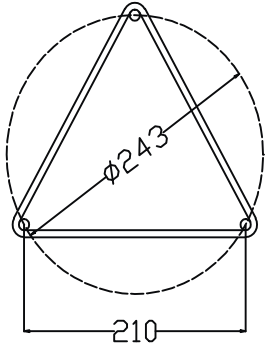

Instruction

Collection: OUTDOOR

Series: BASE

Model: S-BASE-BIG-102

MAYTONI
DECORATIVE LIGHTING

www.maytoni.de