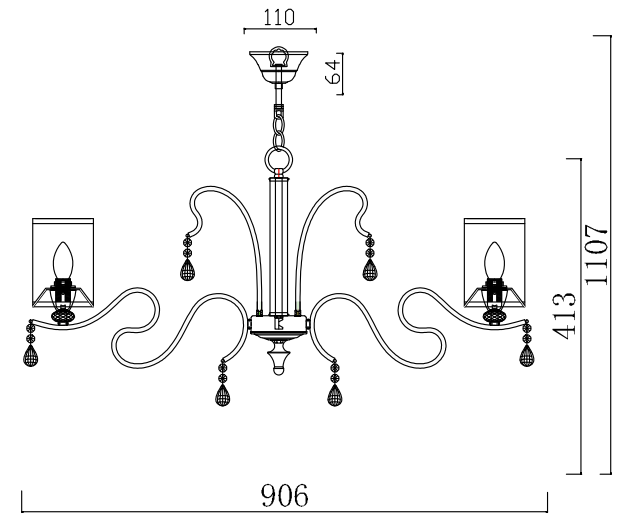

FREYA
TRADITION OF QUALITY

INSTRUCTION

MODEL: FR2300-PL-08-BZ
CHANDELIER

8 X E14 (40W)

FREYA-LIGHT.COM