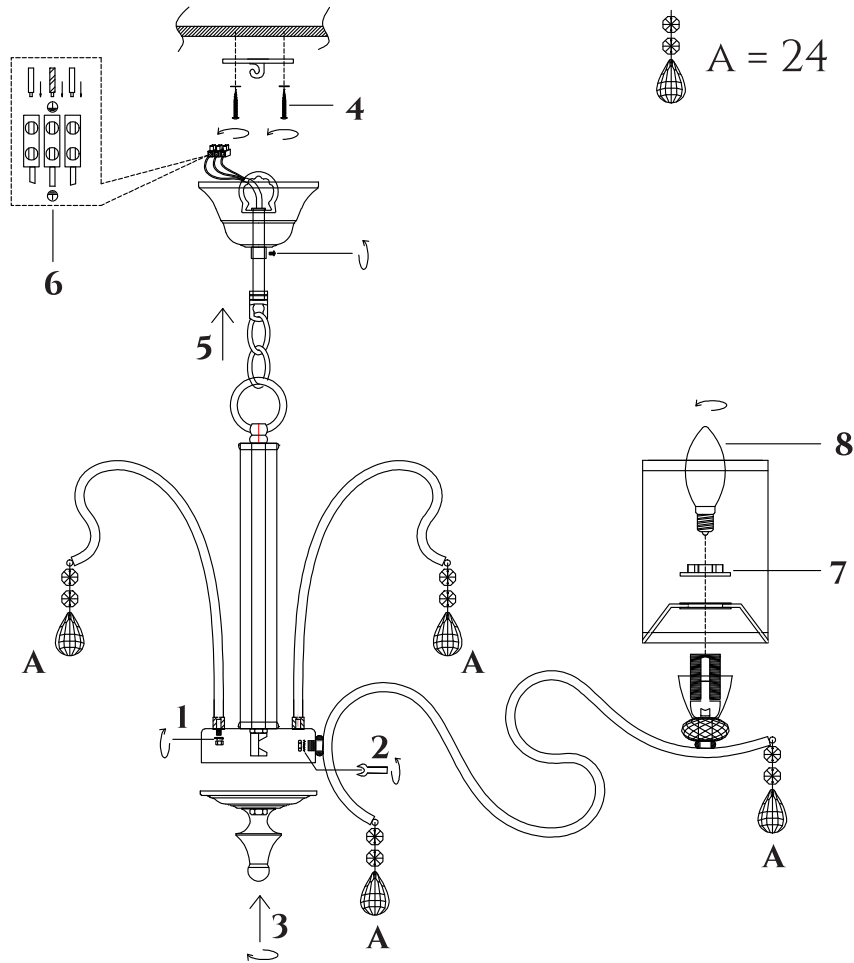

FREYA
TRADITION OF QUALITY

INSTRUCTION

MODEL: FR2300-PL-08-BZ
CHANDELIER

8 X E14 (40W)

FREYA-LIGHT.COM