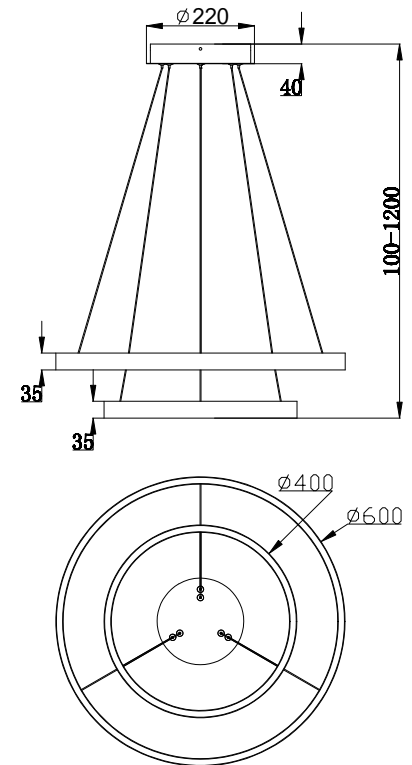

Instruction

MOD058PL-L55W4K

MAX 61W
3500 Lumen

Model: MOD058PL-L55W4K
Collection: Technical
Series: Rim

Pendant Lamps