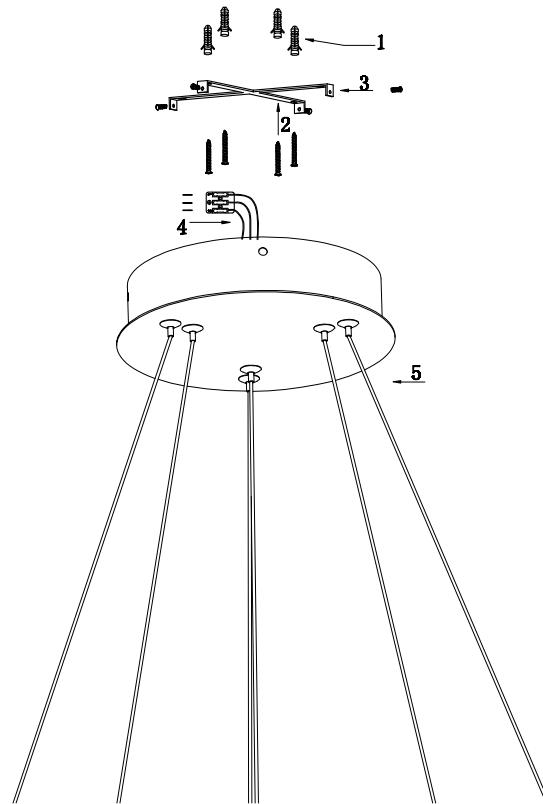

Instruction

MOD058PL-L55W4K

MAX 61W
3500 Lumen

Model: MOD058PL-L55W4K
Collection: Technical
Series: Rim

Pendant Lamps