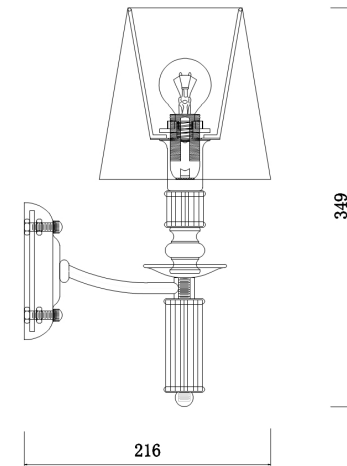

FREYA
TRADITION OF QUALITY

INSTRUCTION

Model: FR2539WL-01BS

Wall Lamp

1 x E14 (40W)

FREYA-LIGHT.COM