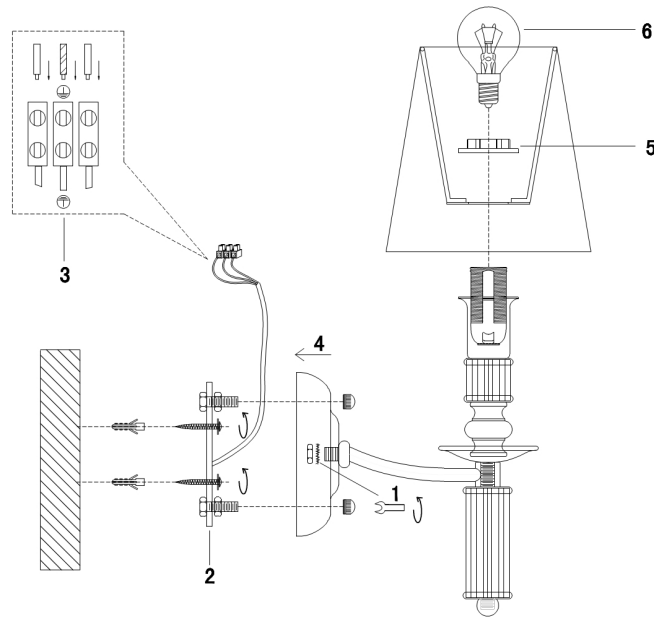

FREYA
TRADITION OF QUALITY

INSTRUCTION

Model: FR2539WL-01BS

Wall Lamp

1 x E14 (40W)

FREYA-LIGHT.COM