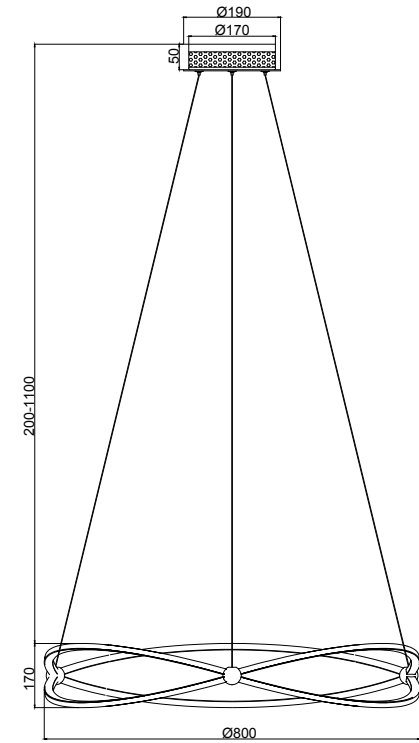

Instruction

MOD062PL-L56CH3K

MAX 56W
3400 Lumen

Model: MOD062PL-L56CH3K
Collection: Modern
Series: New Series 062

Pendant Lamps