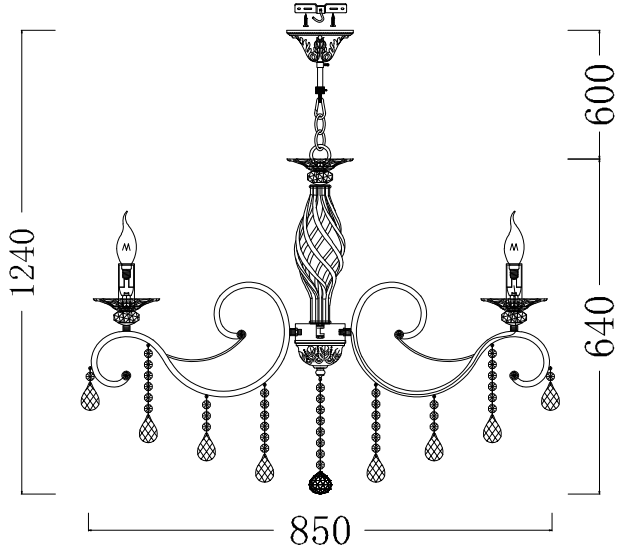

Instruction

Collection: Royal Classic
Series: Grace
Model: RC247-PL-10-R
Pendant lamp

A = 10
B = 20
C = 10
D = 1

10 x E14 (60w)

MAYTONI
DECORATIVE LIGHTING

www.maytoni.de