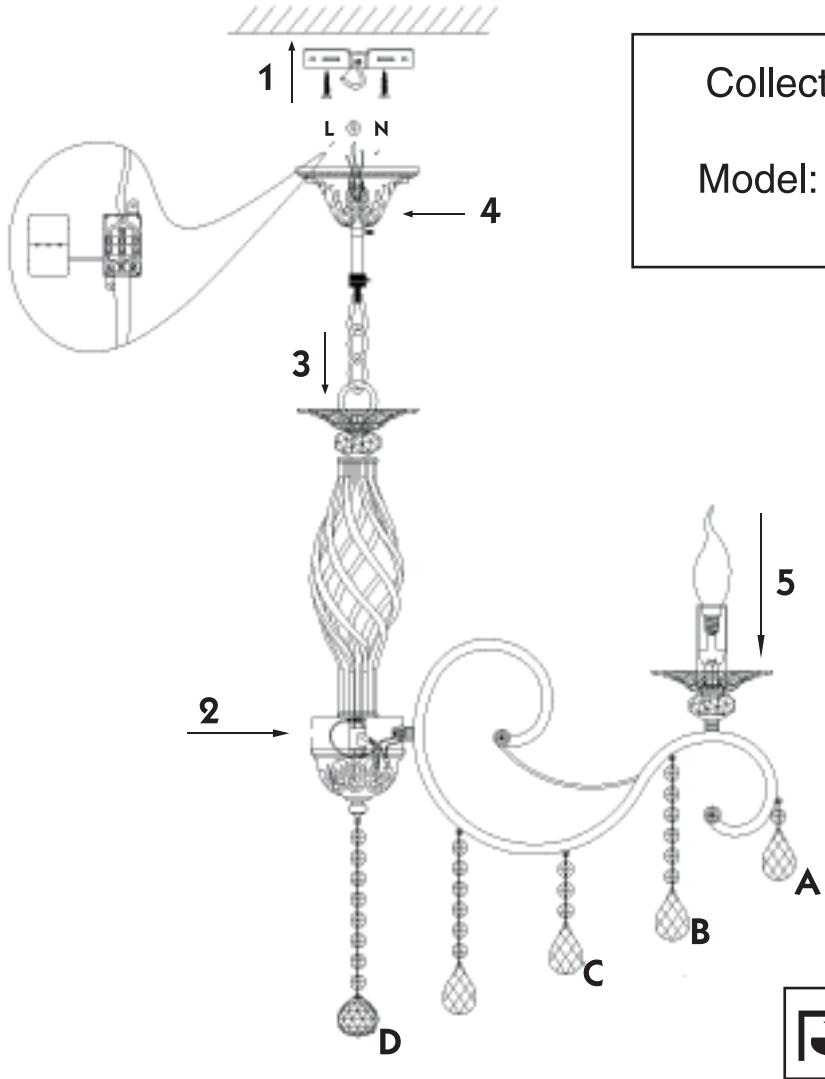

Instruction

Collection: Royal Classic
Series: Grace
Model: RC247-PL-10-R
Pendant lamp

A = 10
B = 20
C = 10
D = 1

10 x E14 (60w)

MAYTONI
DECORATIVE LIGHTING

www.maytoni.de