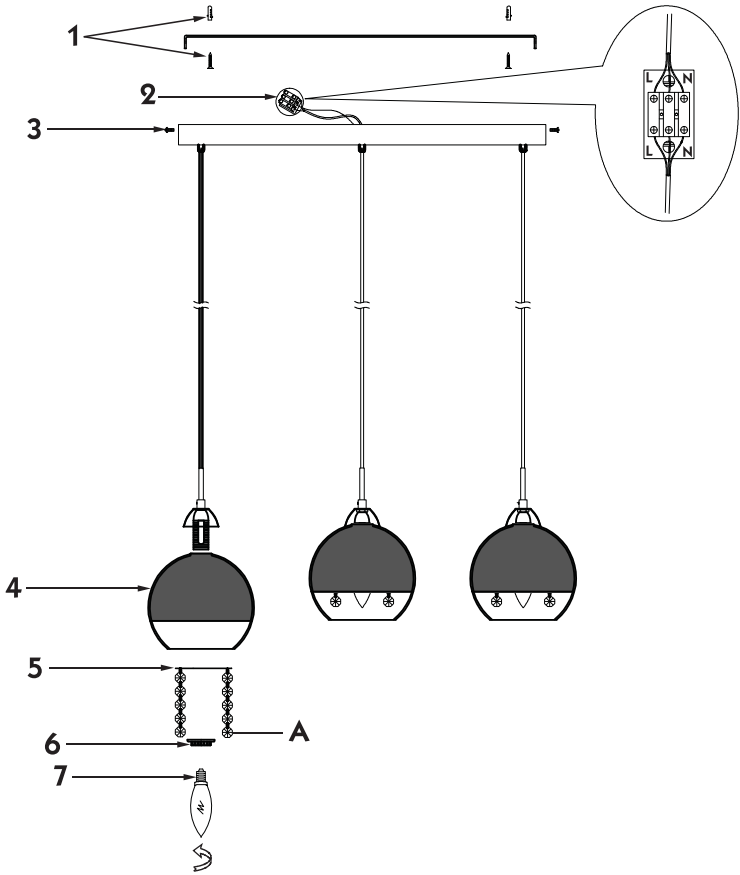

Instruction

Collection: Pendant
Series: Iceberg
Model: P012-PL-03-N
Pendant lamp

A = 27

– Pendant lamp

3 x E14 (60w)

MAYTONI
DECORATIVE LIGHTING

www.maytoni.de