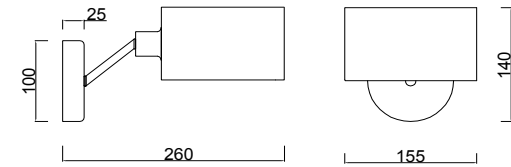

FREYA
TRADITION OF QUALITY

Instruction

FR5040WL-01CH

1 x E14 (40W)

Model: FR5040WL-01CH
Collection: Modern
Series: Brianne

Wall Lamps