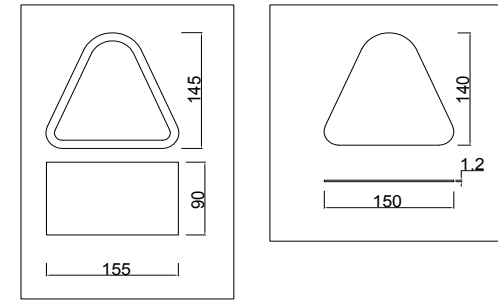

FREYA
TRADITION OF QUALITY

Instruction

FR5040WL-01CH

1 x E14 (40W)

Model: FR5040WL-01CH
Collection: Modern
Series: Brianne

Wall Lamps