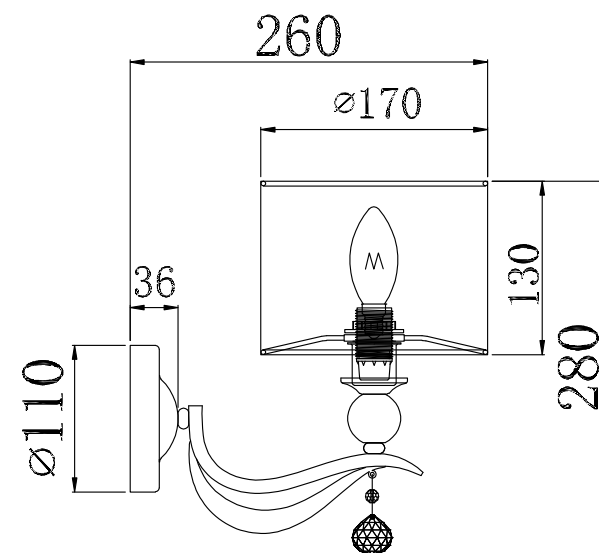

Instruction

Collection: Modern
Series: Terra
Model: MOD269-WL-01-CH
Wall-mounted

A=1

– Wall-mounted

1 x E14 (40w)

MAYTONI
DECORATIVE LIGHTING

www.maytoni.de