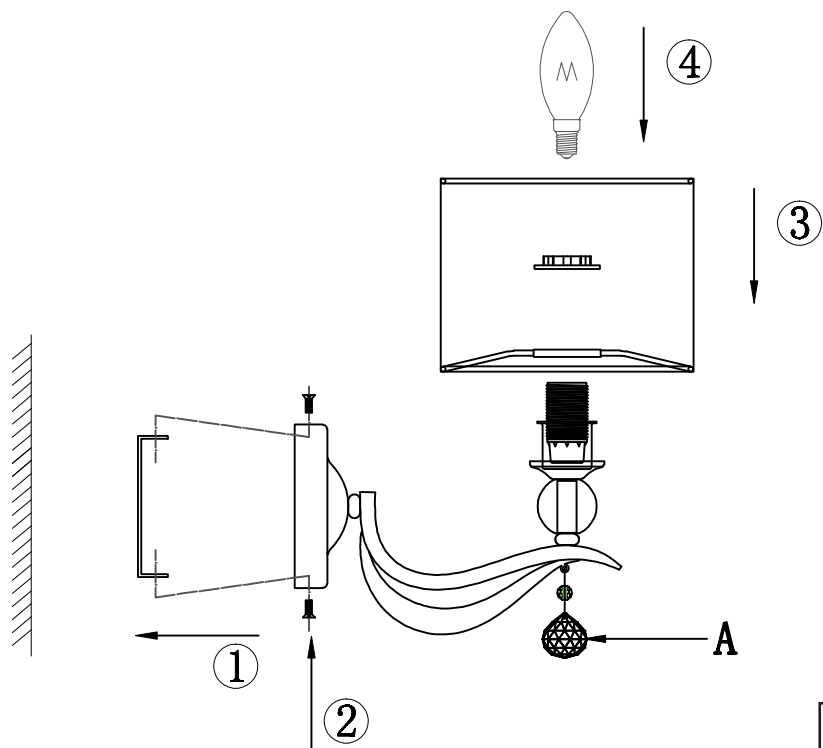

Instruction

Collection: Modern
Series: Terra
Model: MOD269-WL-01-CH
Wall-mounted

A=1

– Wall-mounted

1 x E14 (40w)

MAYTONI
DECORATIVE LIGHTING

www.maytoni.de