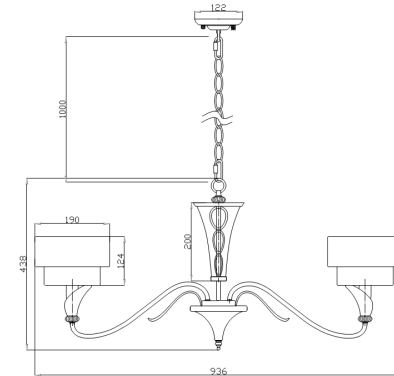

# Instruction

Collection: HOUSE

Series: LILLIAN

Model: H311-07-G

Ceiling

- Ceiling

7 x E14 (40W)

**MAYTONI**  
DECORATIVE LIGHTING