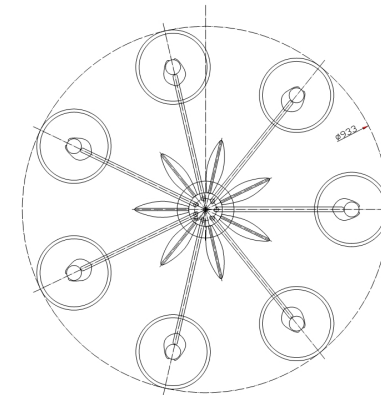

# Instruction

Collection: HOUSE

Series: LILLIAN

Model: H311-07-G

Ceiling

- Ceiling

7 x E14 (40W)

**MAYTONI**  
DECORATIVE LIGHTING