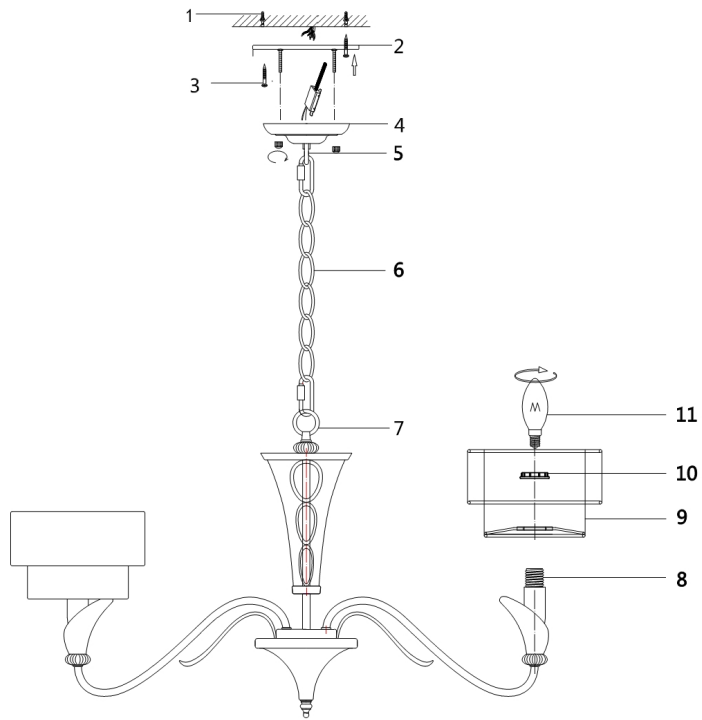

# Instruction

Collection: HOUSE

Series: LILLIAN

Model: H311-07-G

Ceiling

- Ceiling

7 x E14 (40W)

**MAYTONI**  
DECORATIVE LIGHTING