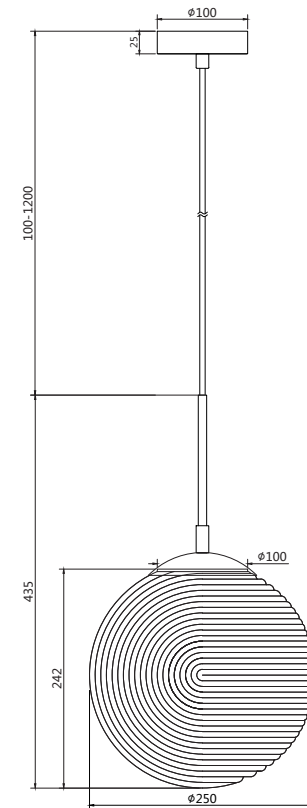

Instruction

P031PL-01CH

1 x E27 (60W)

Model: P031PL-01CH
Collection: Pendant
Series: Lumina

Pendant Lamps