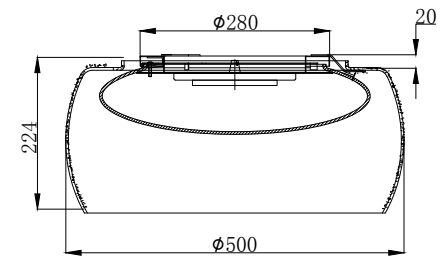

Instruction

MOD074PL-L16B3K

MAX 16W
800 Lumen

Model: MOD074PL-L16B3K
Collection: Modern
Series: New Series 071

Pendant Lamps