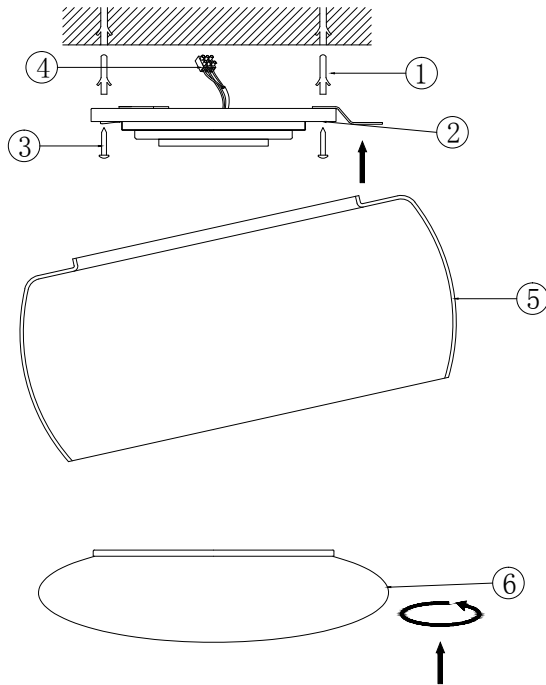

Instruction

MOD074PL-L16B3K

MAX 16W
800 Lumen

Model: MOD074PL-L16B3K
Collection: Modern
Series: New Series 071

Pendant Lamps