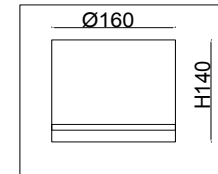

FREYA
TRADITION OF QUALITY

Instruction

FR5108WL-01N

1 x E14 (40W)

Model: FR5108WL-01N
Collection: Modern
Series: Albero

Wall Lamps