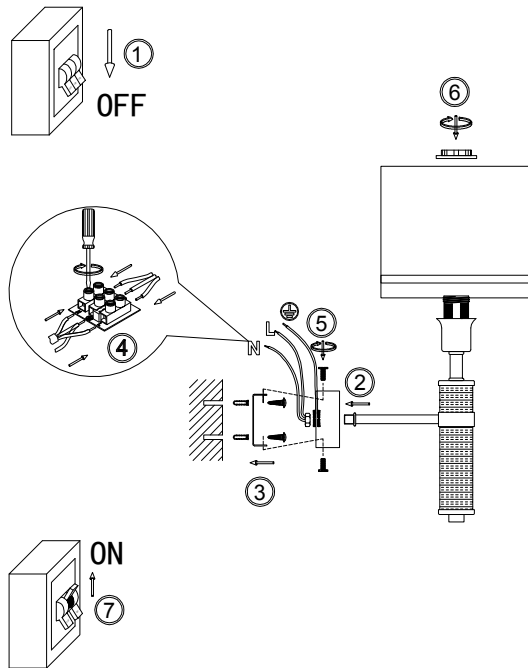

FREYA
TRADITION OF QUALITY

Instruction

FR5108WL-01N

1 x E14 (40W)

Model: FR5108WL-01N
Collection: Modern
Series: Albero

Wall Lamps