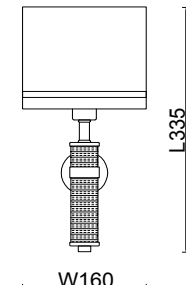

FREYA
TRADITION OF QUALITY

Instruction

FR5108WL-01N

1 x E14 (40W)

Model: FR5108WL-01N
Collection: Modern
Series: Albero

Wall Lamps