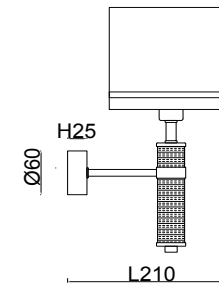

FREYA
TRADITION OF QUALITY

Instruction

FR5108WL-01N

1 x E14 (40W)

Model: FR5108WL-01N
Collection: Modern
Series: Albero

Wall Lamps