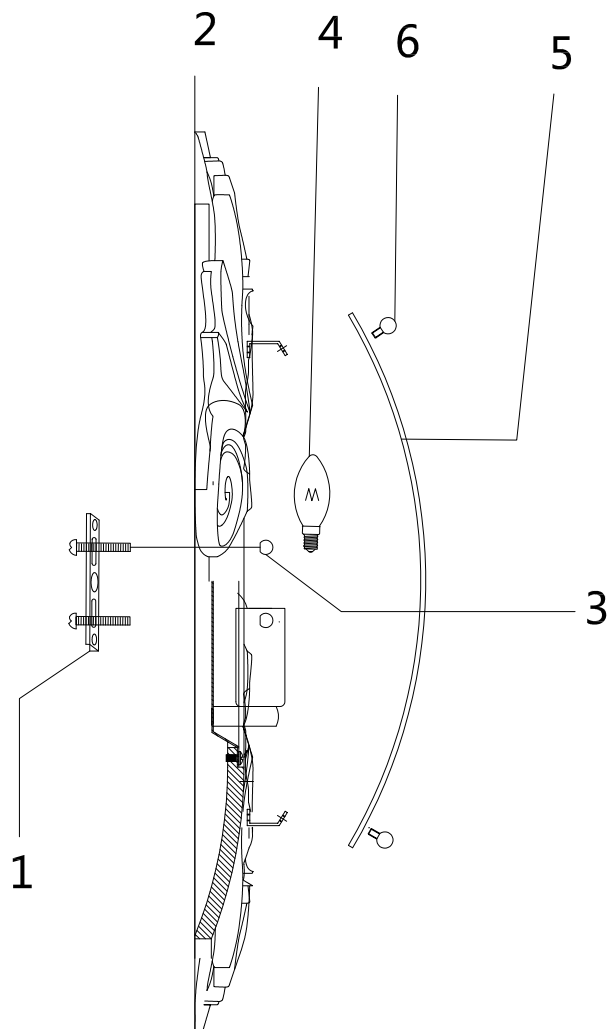

Instruction

C901-CL-03-W

3 x E14 (40W)

Model: C901-CL-03-W
Collection: Ceiling & Wall
Series: Tamina

Ceiling Lamps