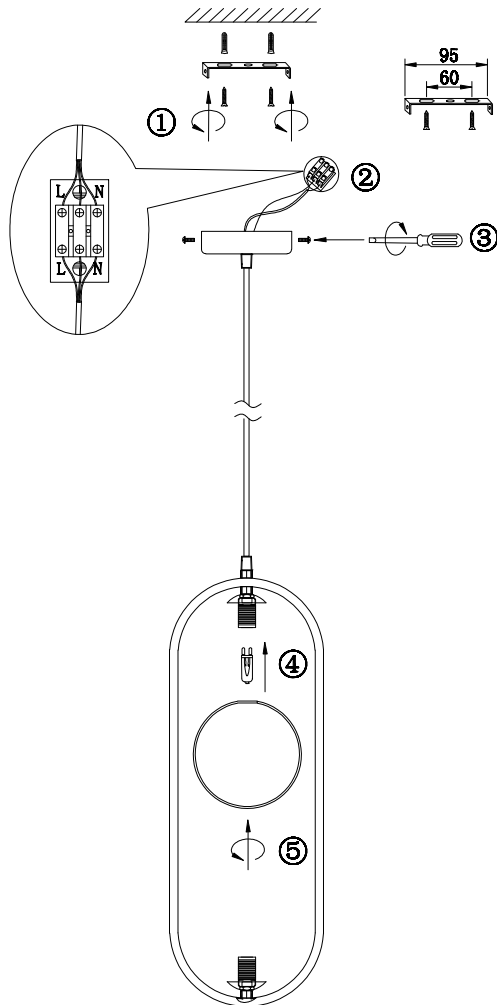

Instruction

MOD013PL-02B

2 x G9 (25W)

Model: MOD013PL-02B
Collection: Pendant
Series: Ring

Ceiling Lamps