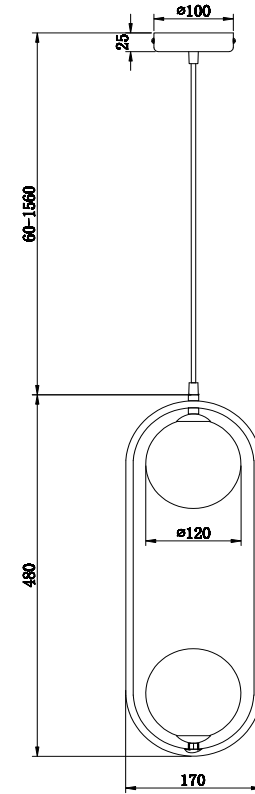

Instruction

MOD013PL-02B

2 x G9 (25W)

Model: MOD013PL-02B
Collection: Pendant
Series: Ring

Ceiling Lamps