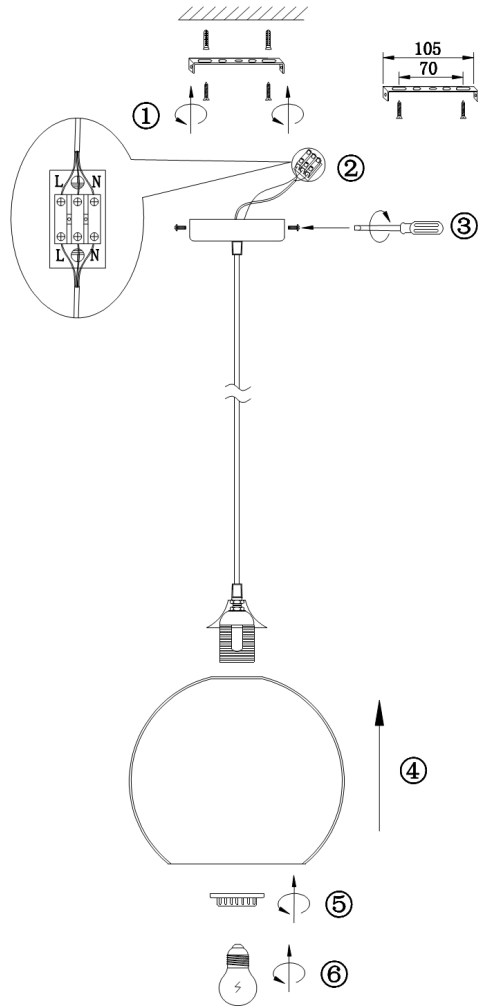

Instruction

Collection: PENDANT
Series: MONTANA
Model: P529PL-01W
Ceiling

1 x E27 (60W)

MAYTONI
DECORATIVE LIGHTING

www.maytoni.de