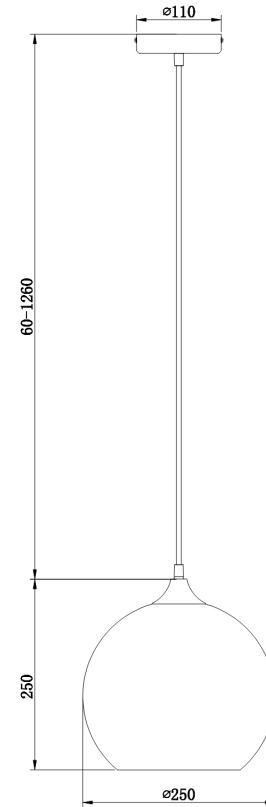

Instruction

Collection: PENDANT
Series: MONTANA
Model: P529PL-01W
Ceiling

1 x E27 (60W)

MAYTONI
DECORATIVE LIGHTING

www.maytoni.de