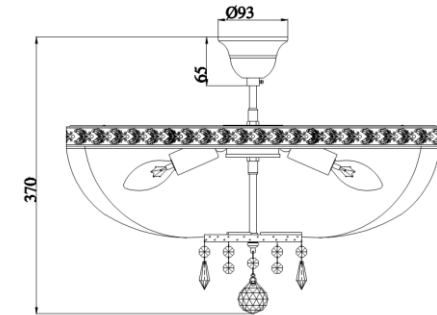

Instruction

Collection: DIAMANT CRYSTAL

Series: BELLA

Model: DIA750-PT50-WG

Ceiling

REMOVE COVER
BEFORE USING LAMP

- Ceiling

6 x E14 (60W)