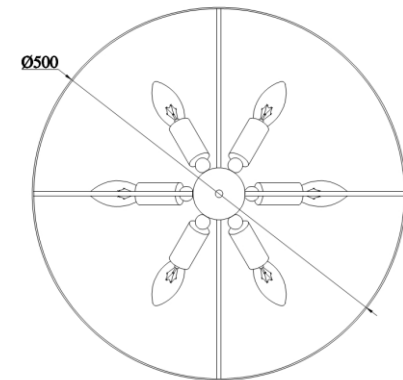

Instruction

Collection: DIAMANT CRYSTAL

Series: BELLA

Model: DIA750-PT50-WG

Ceiling

REMOVE COVER
BEFORE USING LAMP

- Ceiling

6 x E14 (60W)