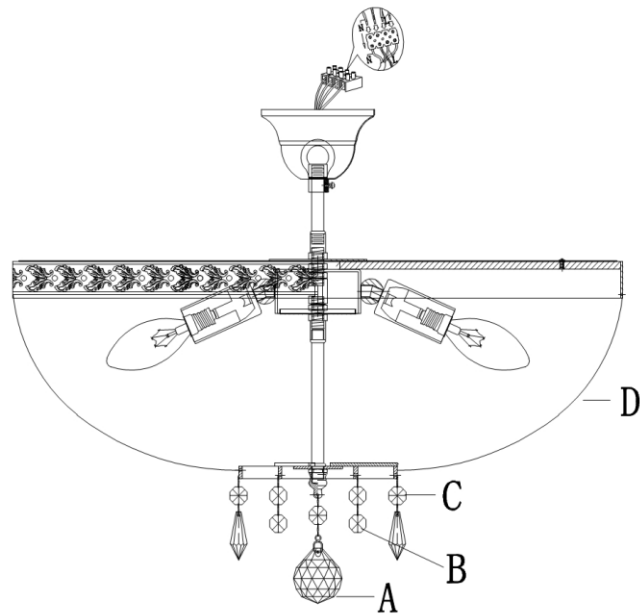

Instruction

Collection: DIAMANT CRYSTAL

Series: BELLA

Model: DIA750-PT50-WG

Ceiling

REMOVE COVER
BEFORE USING LAMP

- Ceiling

6 x E14 (60W)