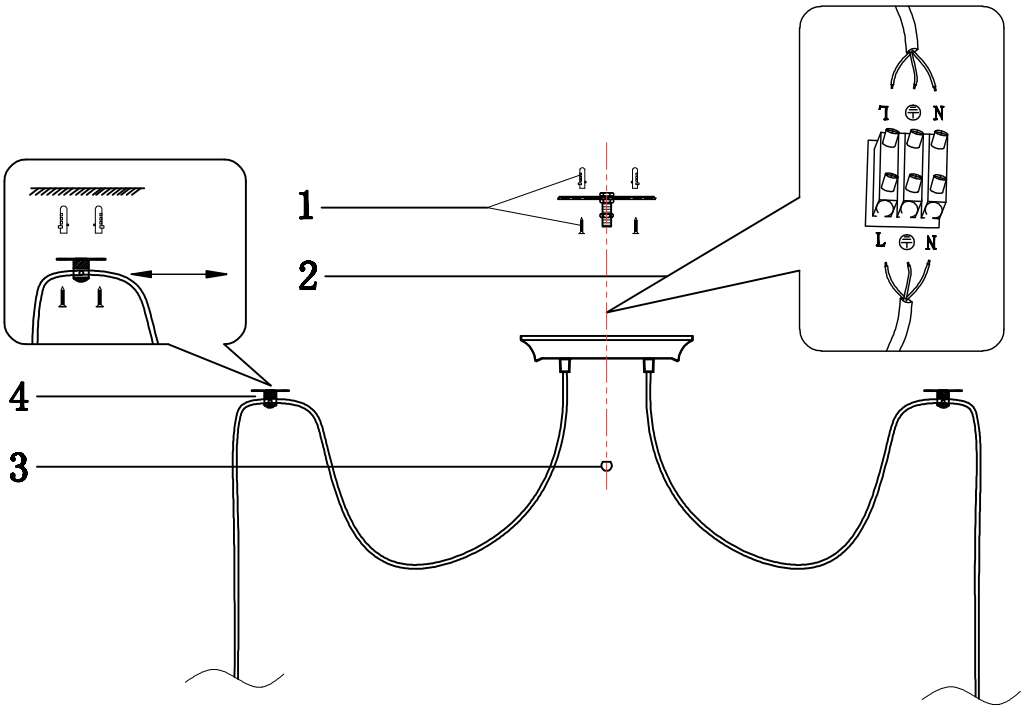

Instruction

Series: Dakota
Model: T455-08-BASE

MAYTONI
DECORATIVE LIGHTING

www.maytoni.de