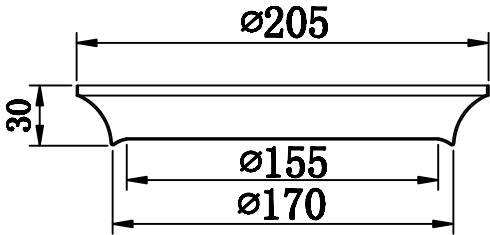

Instruction

Series: Dakota
Model: T455-08-BASE

MAYTONI
DECORATIVE LIGHTING

www.maytoni.de