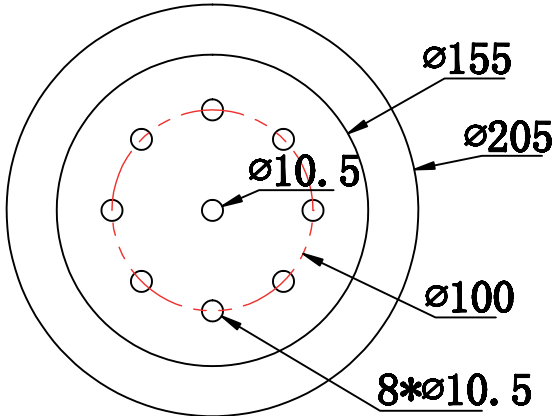

Instruction

Series: Dakota
Model: T455-08-BASE

MAYTONI
DECORATIVE LIGHTING

www.maytoni.de