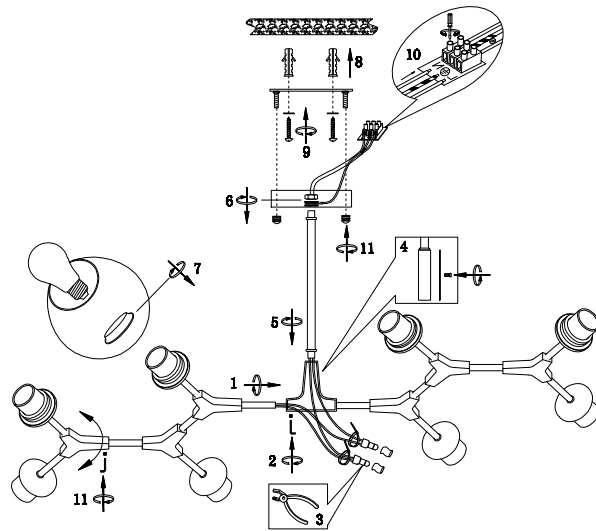

FREYA
TRADITION OF QUALITY

Instruction

FR5006CL-08B

8 x E27 (60W)

Model: FR5006CL-08B

Series: Desi

Ceiling Lamps