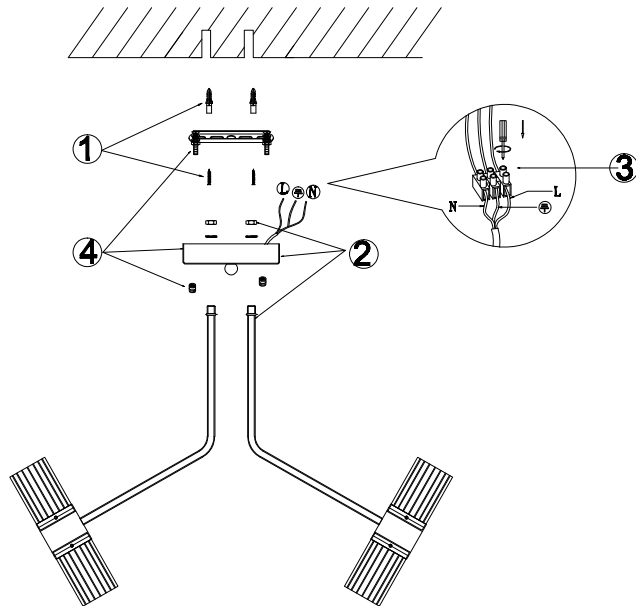

# Instruction

FR6038CL-L60B

MAX 50W  
4200 Lumen

Model: FR6038CL-L60B  
Collection: LED  
Series: New Series 038

Ceiling Lamps