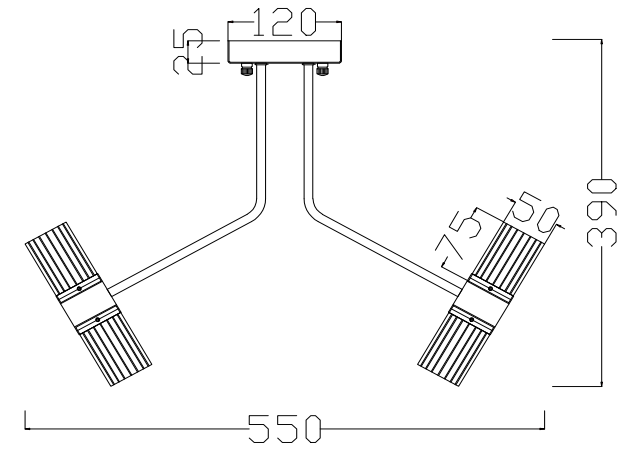

# Instruction

FR6038CL-L60B

MAX 50W  
4200 Lumen

Model: FR6038CL-L60B  
Collection: LED  
Series: New Series 038

Ceiling Lamps