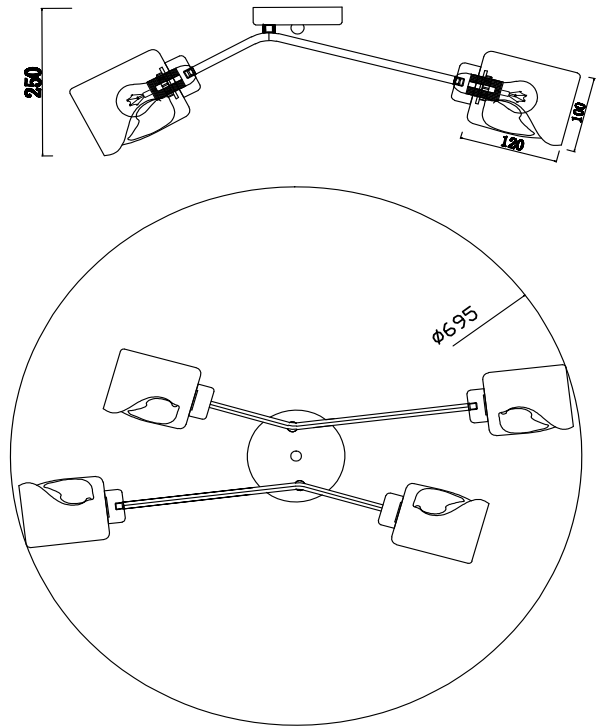

# Instruction

FR5095CL-04G

4 x E14 (40W)

Model: FR5095CL-04G  
Collection: Modern  
Series: Isabella

Ceiling Lamps