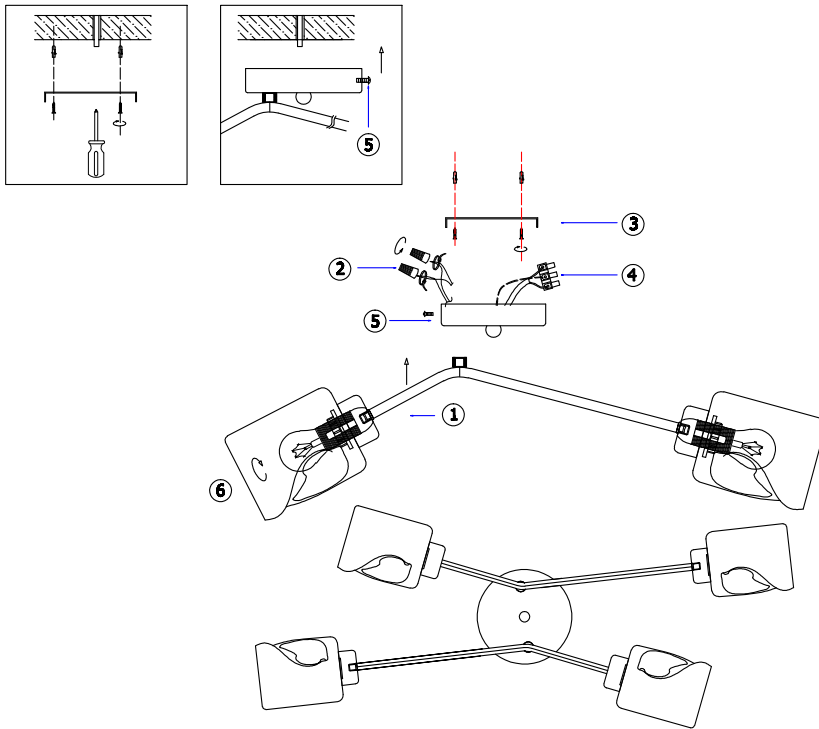

# Instruction

FR5095CL-04G

4 x E14 (40W)

Model: FR5095CL-04G  
Collection: Modern  
Series: Isabella

Ceiling Lamps