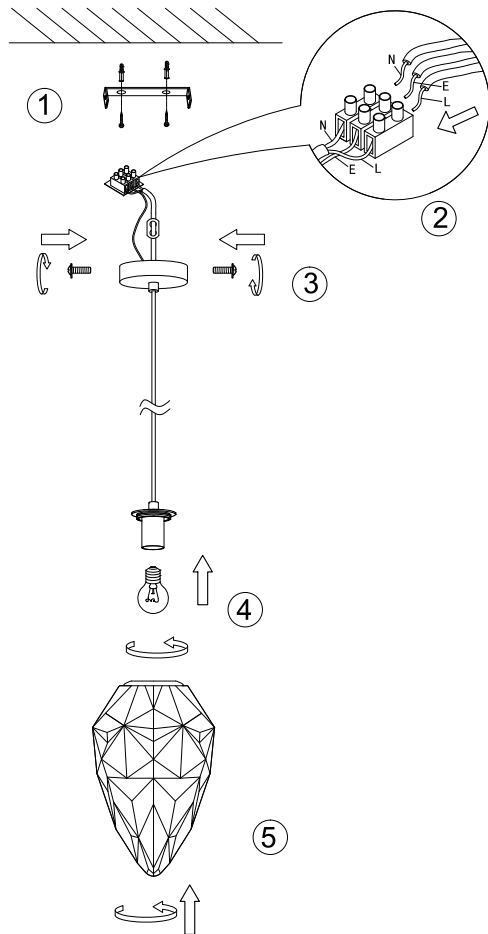

# Instruction

P052PL-01BL

1 x E27 (40W)  
Recommended to use with LED bulbs

Model: P052PL-01BL  
Collection: Pendant  
Series: Globo

Pendant Lamps