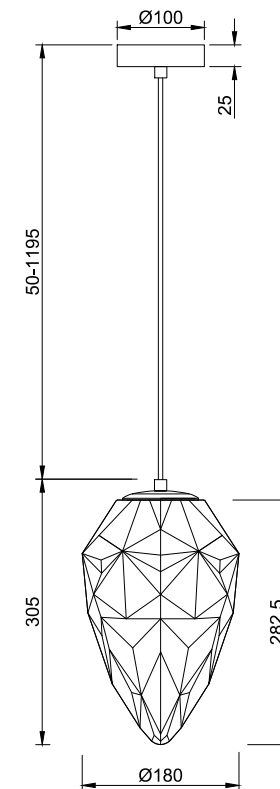

# Instruction

P052PL-01BL

1 x E27 (40W)  
Recommended to use with LED bulbs

Model: P052PL-01BL  
Collection: Pendant  
Series: Globo

Pendant Lamps