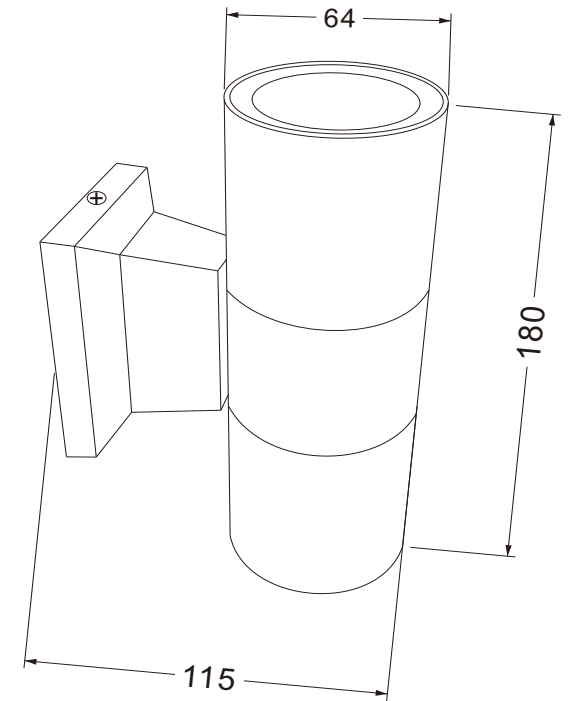

Instruction

O574WL-02B

2 x GU10 (50W)

Model: O574WL-02B
Collection: Outdoor
Series: Bowery

Wall Lamps