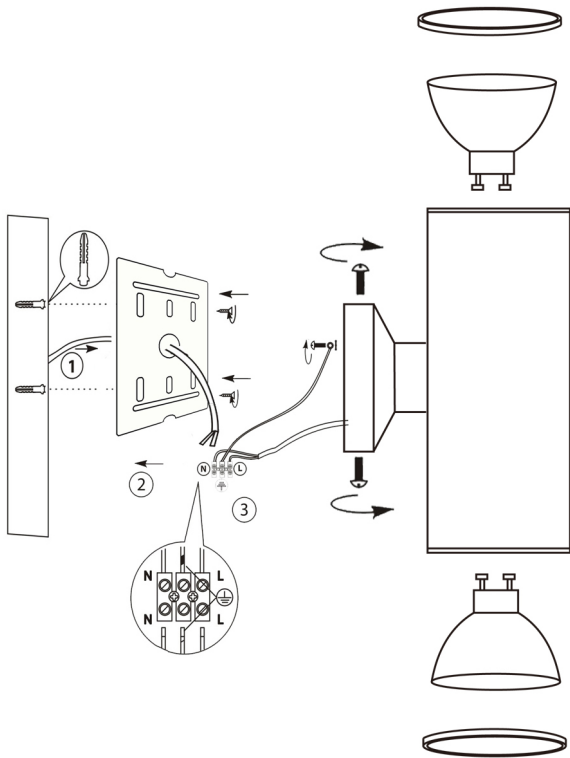

Instruction

O574WL-02B

2 x GU10 (50W)

Model: O574WL-02B
Collection: Outdoor
Series: Bowery

Wall Lamps