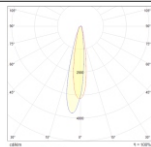

Instruction

MAYTONI
DECORATIVE LIGHTING

C031WL-L8W3K

① OFF