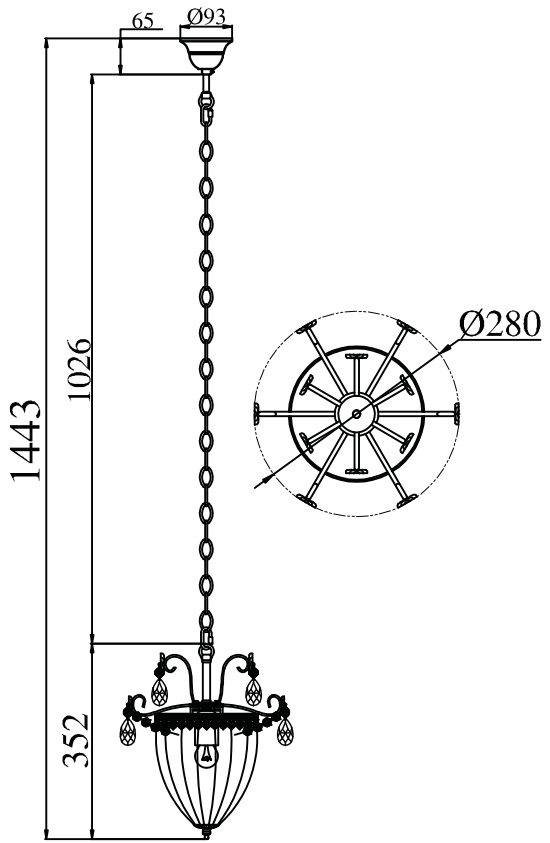

# Instruction

Collection: Diamant crystal  
Series: Ulana  
Model: DIA299-11-N  
Ceiling

A=6  
B=6  
C=6

  
1 x E27 (40w)

**MAYTONI**  
DECORATIVE LIGHTING  
[www.maytoni.de](http://www.maytoni.de)