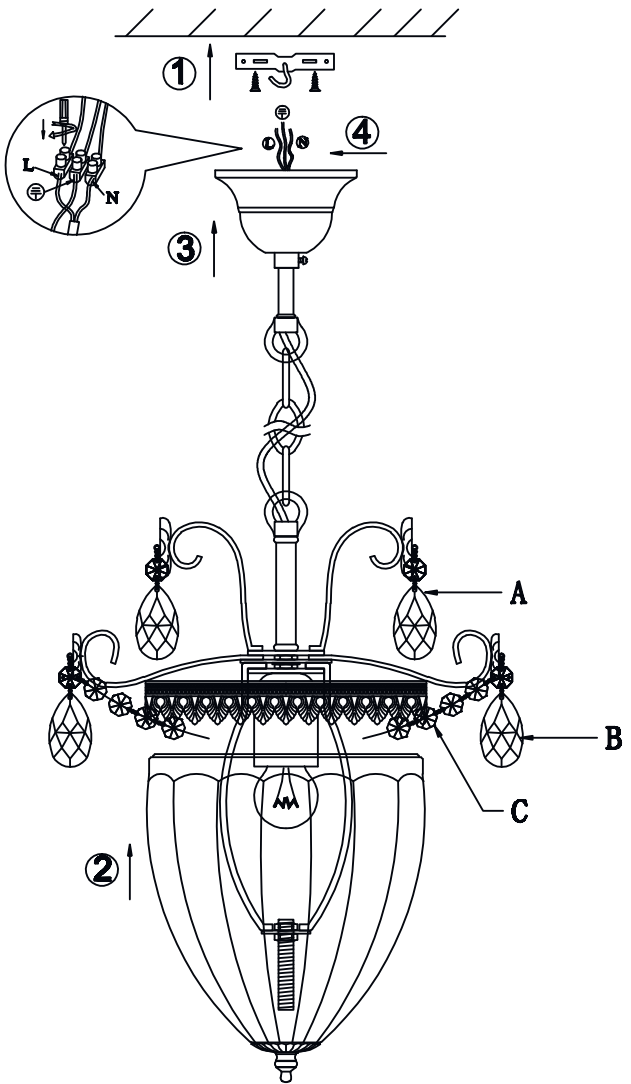

# Instruction

Collection: Diamant crystal  
Series: Ulana  
Model: DIA299-11-N  
Ceiling

A=6  
B=6  
C=6

  
1 x E27 (40w)

**MAYTONI**  
DECORATIVE LIGHTING  
[www.maytoni.de](http://www.maytoni.de)