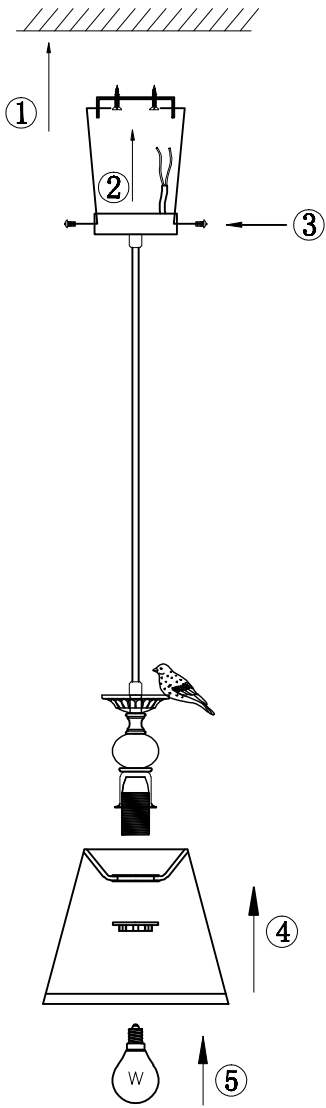

Instruction

Collection: Elegant
Series: Bouquet
Model: ARM023-PL-01-S
Suspended

1 x E14 (40w)

MAYTONI
DECORATIVE LIGHTING

www.maytoni.de