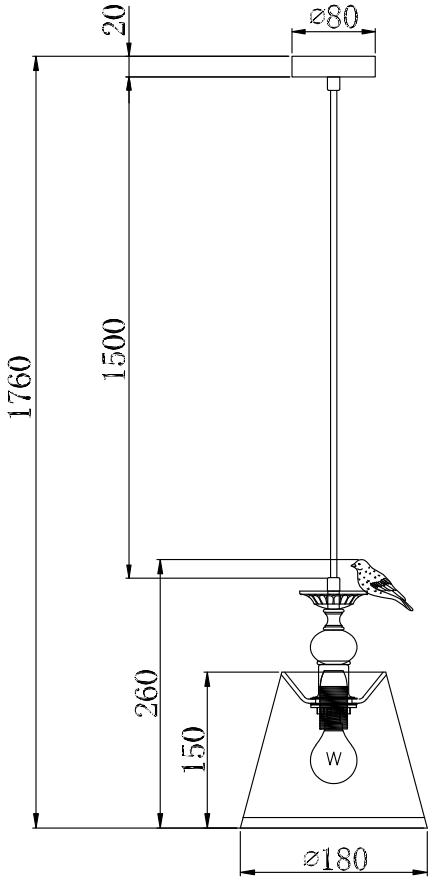

Instruction

Collection: Elegant
Series: Bouquet
Model: ARM023-PL-01-S
Suspended

1 x E14 (40w)

MAYTONI
DECORATIVE LIGHTING

www.maytoni.de