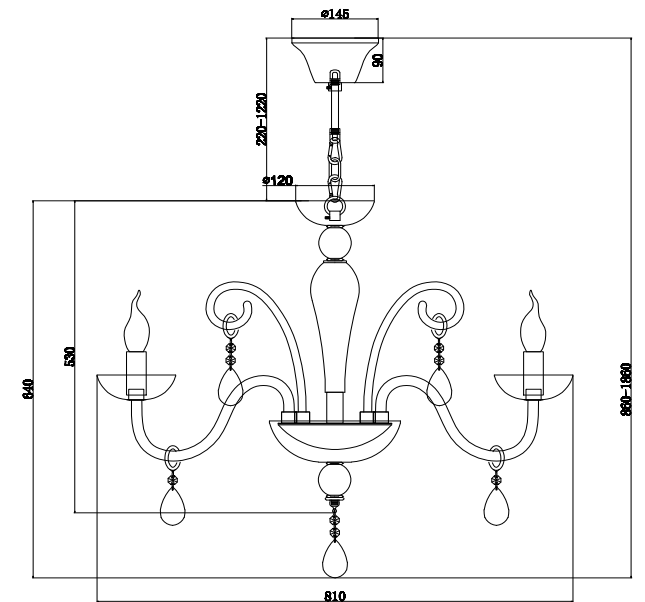

Instruction

DIA011PL-10W

10 x E14 (40W)

Model: DIA011PL-10W
Collection: Diamant Crystal
Series: Cecilia

Ceiling Lamps