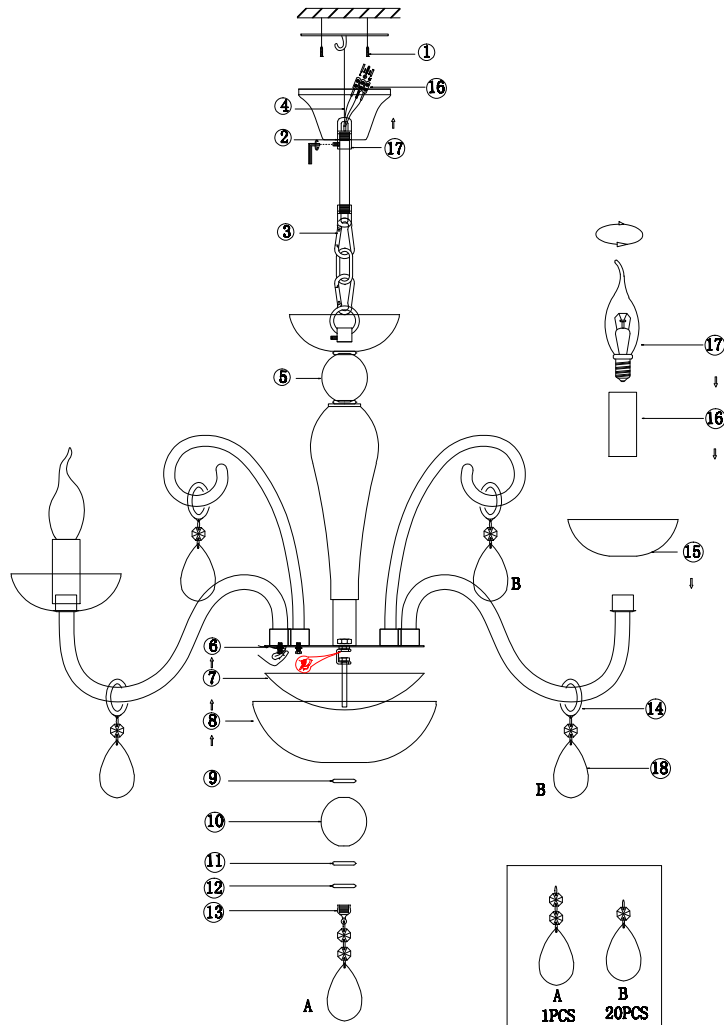

Instruction

DIA011PL-10W

10 x E14 (40W)

Model: DIA011PL-10W
Collection: Diamant Crystal
Series: Cecilia

Ceiling Lamps