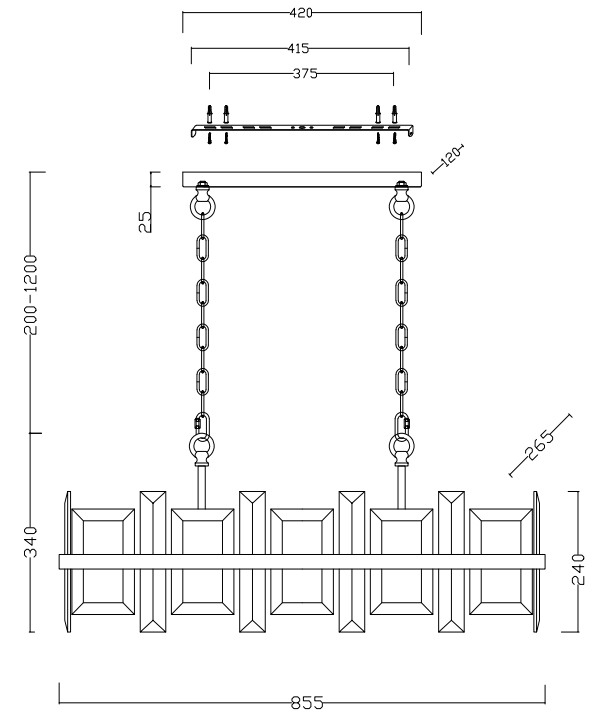

Instruction

MOD201PL-08N

8 x E14 (40W)

Model: MOD201PL-08N
Collection: Modern
Series: Cerezo

Ceiling Lamps