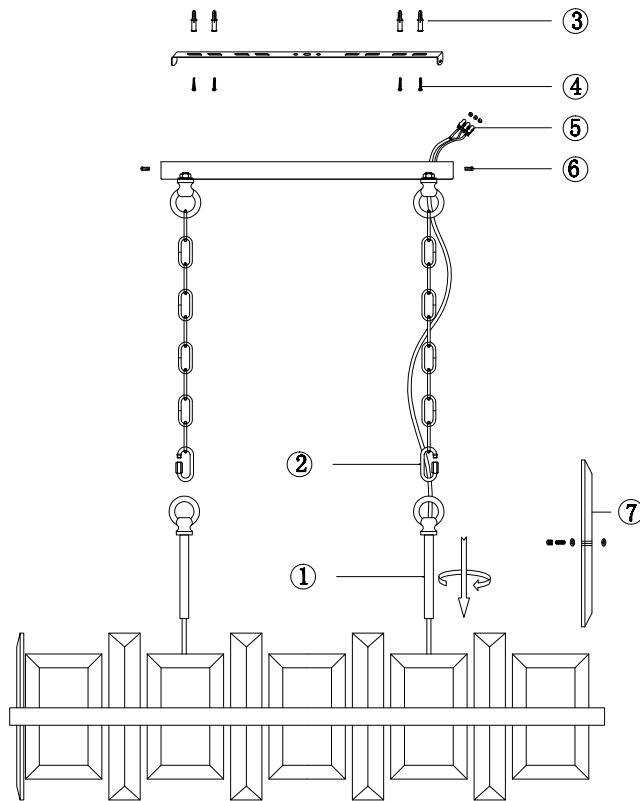

Instruction

MOD201PL-08N

8 x E14 (40W)

Model: MOD201PL-08N
Collection: Modern
Series: Cerezo

Ceiling Lamps