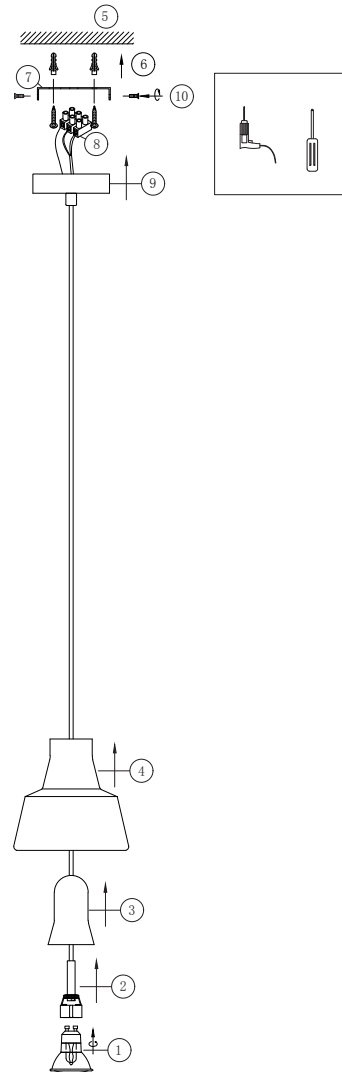

# Instruction

P015PL-01BS

1 x GU10 (50W)

Model: P015PL-01BS  
Collection: Pendant  
Series: Ola

Ceiling Lamps