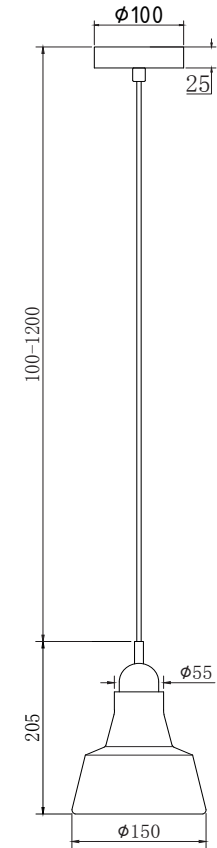

# Instruction

P015PL-01BS

1 x GU10 (50W)

Model: P015PL-01BS  
Collection: Pendant  
Series: Ola

Ceiling Lamps