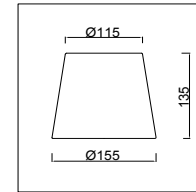

FREYA
TRADITION OF QUALITY

Instruction

FR5081WL-02CH

2 x E14 (40W)

Model: FR5081WL-02CH
Collection: Modern
Series: Ariana

Wall Lamps