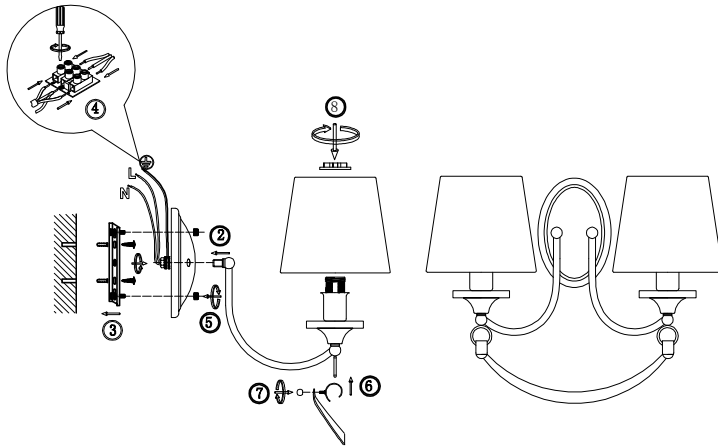

FREYA
TRADITION OF QUALITY

Instruction

FR5081WL-02CH

2 x E14 (40W)

Model: FR5081WL-02CH
Collection: Modern
Series: Ariana

Wall Lamps