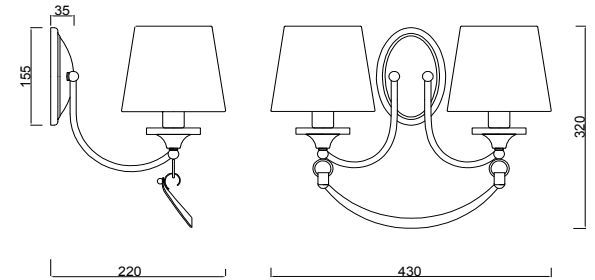

FREYA
TRADITION OF QUALITY

Instruction

FR5081WL-02CH

2 x E14 (40W)

Model: FR5081WL-02CH
Collection: Modern
Series: Ariana

Wall Lamps