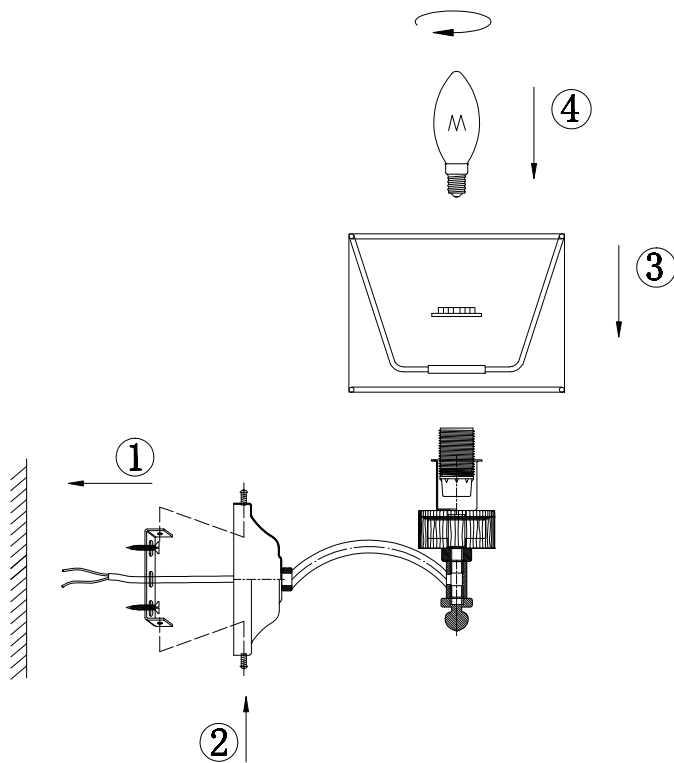

Instruction

MOD014WL-01N

Model: MOD014WL-01N
Collection: Modern
Series: Alicante

Wall Lamps