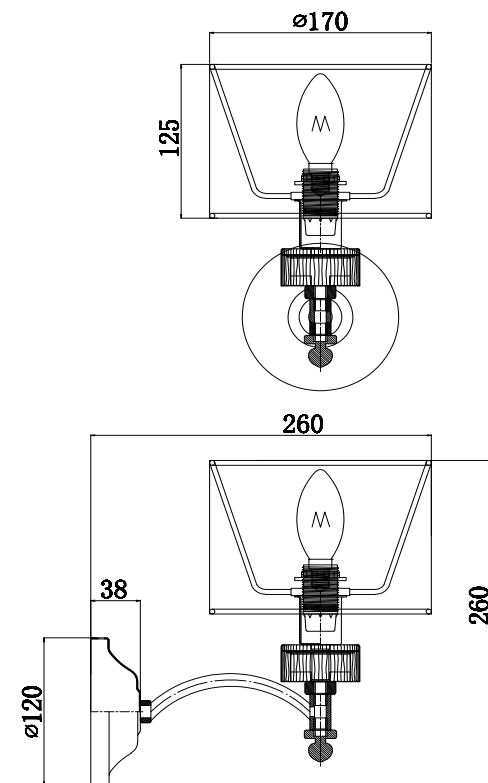

Instruction

MOD014WL-01N

Model: MOD014WL-01N
Collection: Modern
Series: Alicante

Wall Lamps