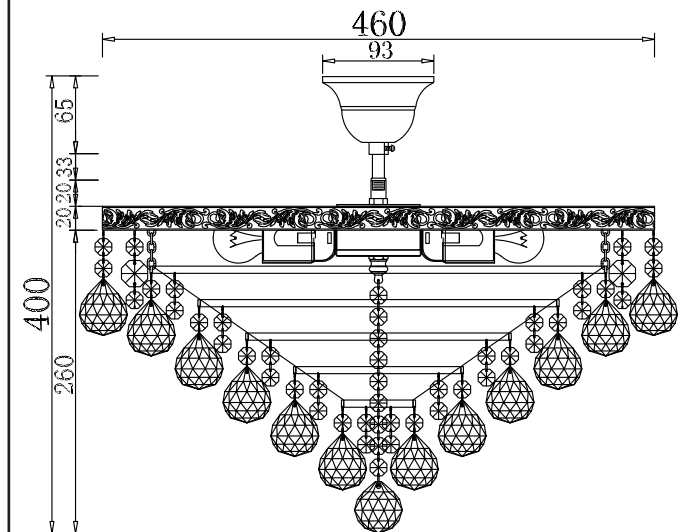

# Instruction

Collection: Diamant crystal  
Series: Gala  
Model: DIA783-CL46-6-G  
Suspended

REMOVE COVER  
BEFORE USING LAMP

– Suspended

6 x E27 (60w)

**MAYTONI**  
DECORATIVE LIGHTING

[www.maytoni.de](http://www.maytoni.de)