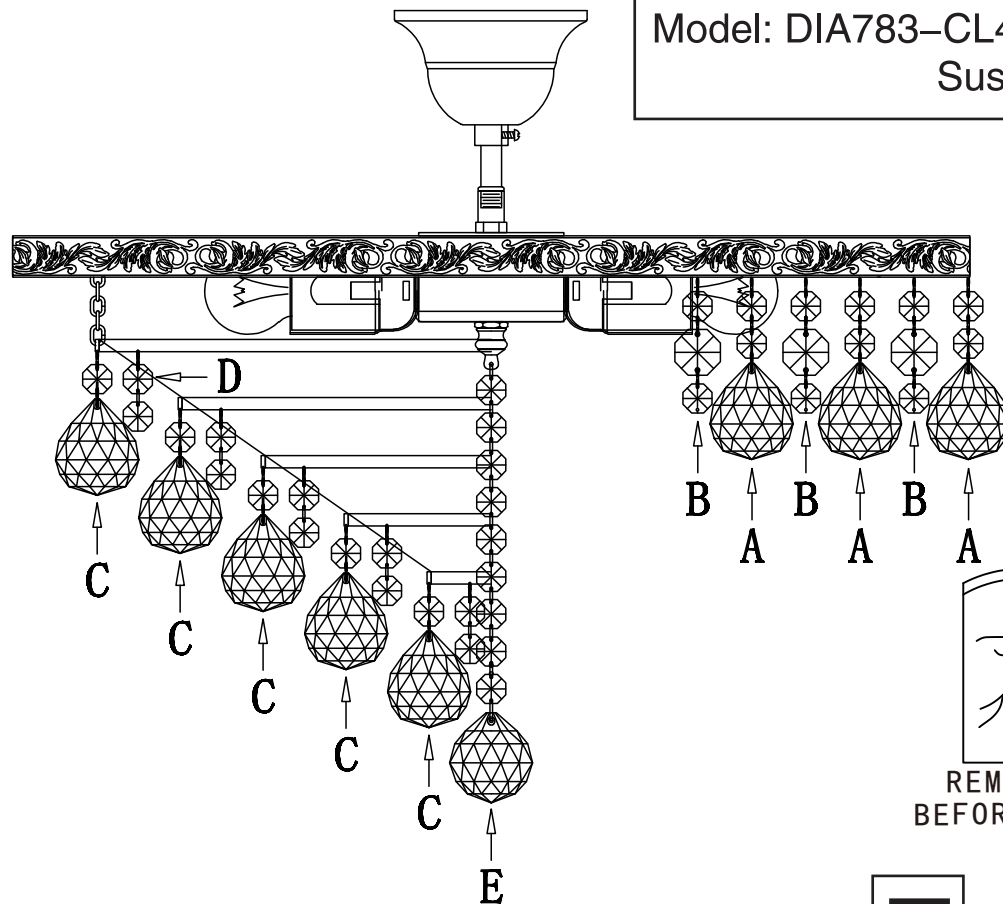

# Instruction

Collection: Diamant crystal  
Series: Gala  
Model: DIA783-CL46-6-G  
Suspended

REMOVE COVER  
BEFORE USING LAMP

– Suspended

6 x E27 (60w)

**MAYTONI**  
DECORATIVE LIGHTING

[www.maytoni.de](http://www.maytoni.de)