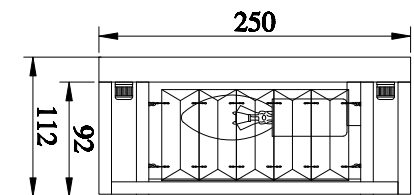

# Instruction

MOD060WL-01G

1 x E14 (60W)

Model: MOD060WL-01G  
Collection: Neoclassic  
Series: New Series 060

Wall Lamps