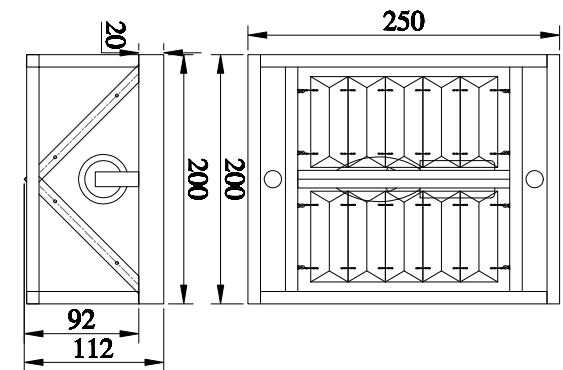

# Instruction

MOD060WL-01G

1 x E14 (60W)

Model: MOD060WL-01G  
Collection: Neoclassic  
Series: New Series 060

Wall Lamps