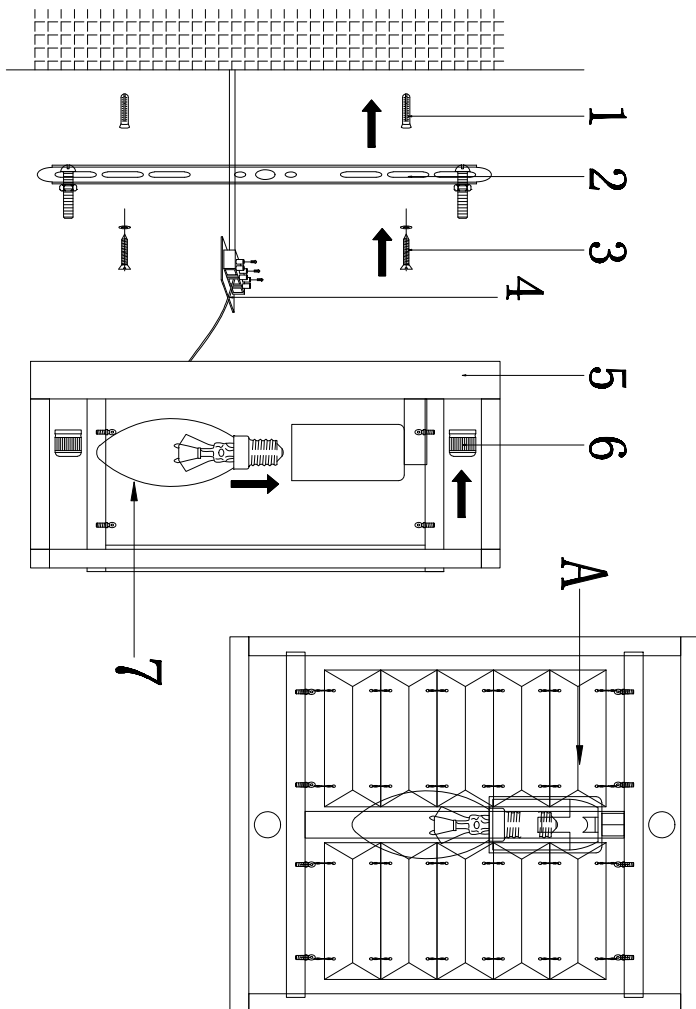

# Instruction

MOD060WL-01G

1 x E14 (60W)

Model: MOD060WL-01G  
Collection: Neoclassic  
Series: New Series 060

Wall Lamps