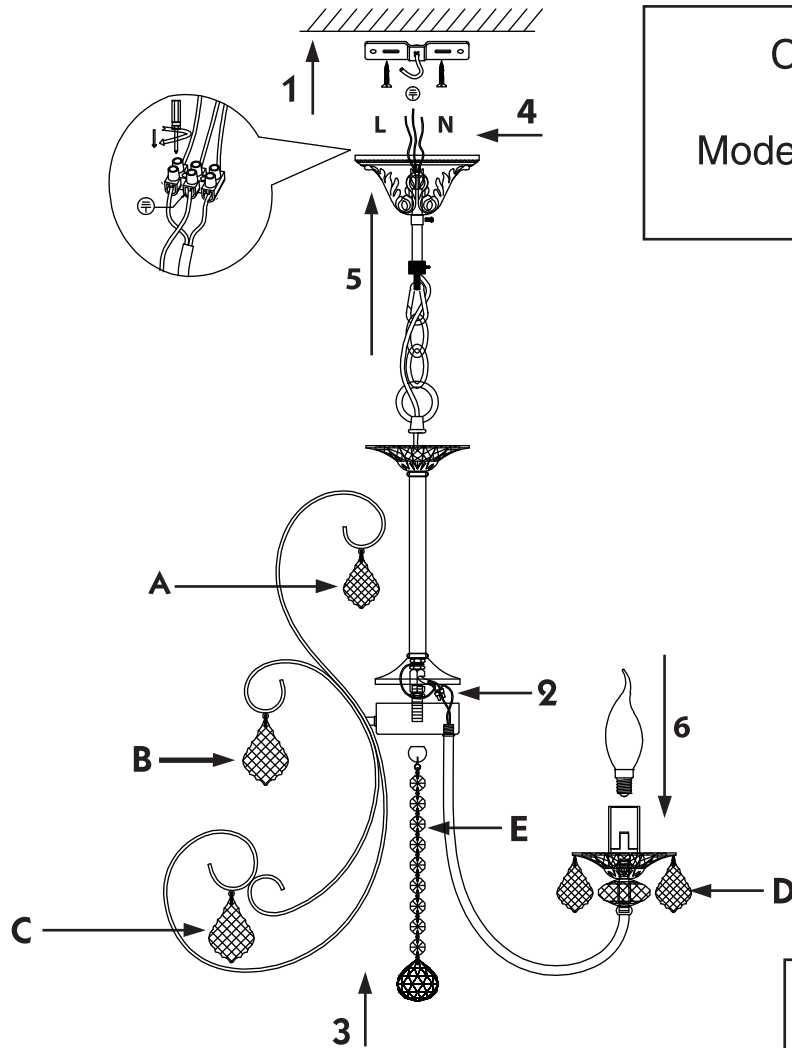

Instruction

Collection: Elegant
 Series: Princess
 Model: ARM270-08-R
 Suspended

- A = 8
- B = 8
- C = 8
- D = 32
- E = 1

 8 x E14 (60w)

MAYTONI
 DECORATIVE LIGHTING
www.maytoni.de