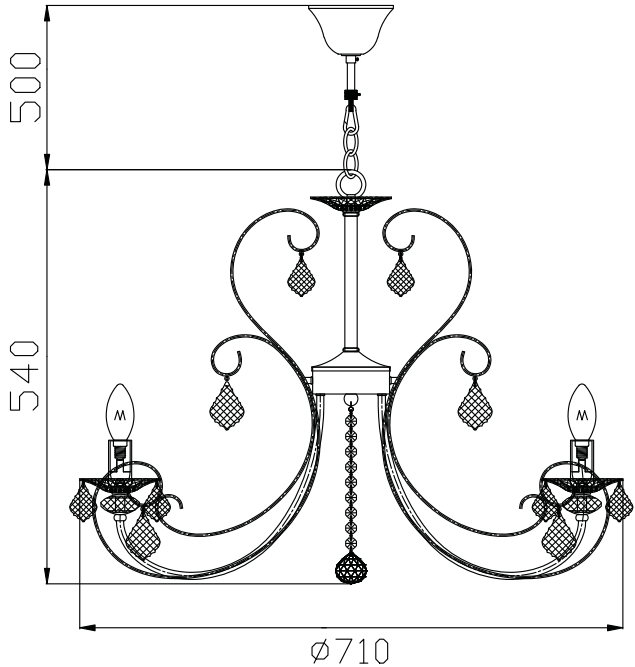

Instruction

Collection: Elegant
 Series: Princess
 Model: ARM270-08-R
 Suspended

- A = 8
- B = 8
- C = 8
- D = 32
- E = 1

 8 x E14 (60w)

MAYTONI
 DECORATIVE LIGHTING
www.maytoni.de