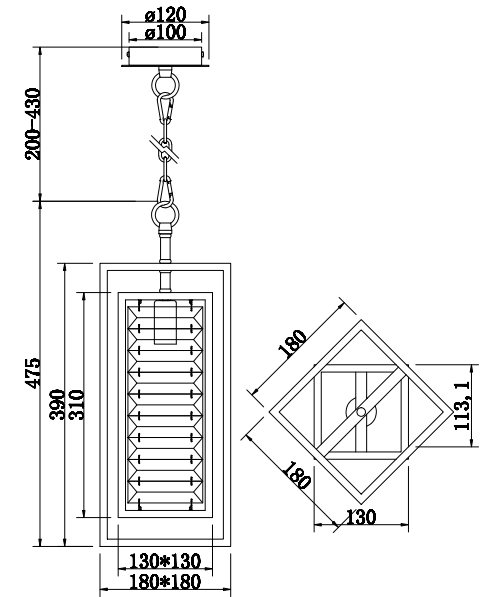

# Instruction

MOD060PL-01CH

1 x E14 (60W)

Model: MOD060PL-01CH  
Collection: Neoclassic  
Series: New Series 060

Pendant Lamps