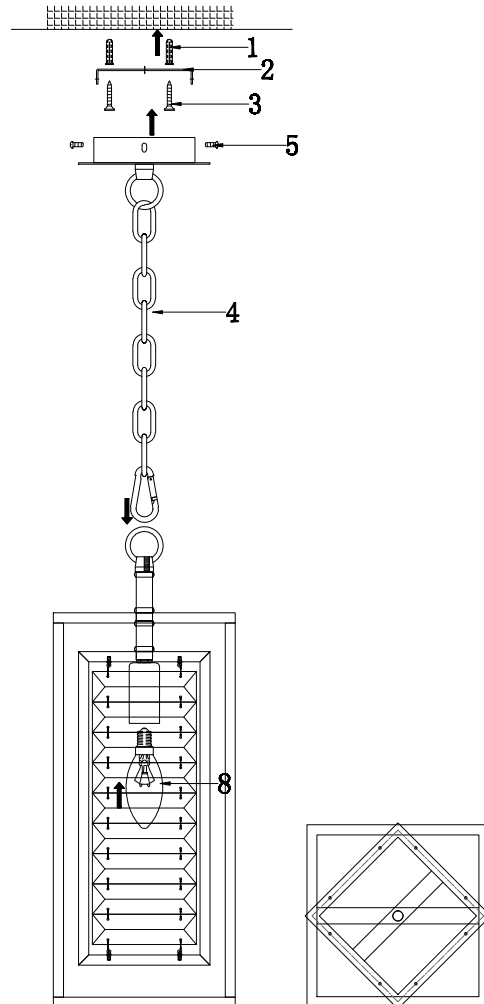

# Instruction

MOD060PL-01CH

1 x E14 (60W)

Model: MOD060PL-01CH  
Collection: Neoclassic  
Series: New Series 060

Pendant Lamps