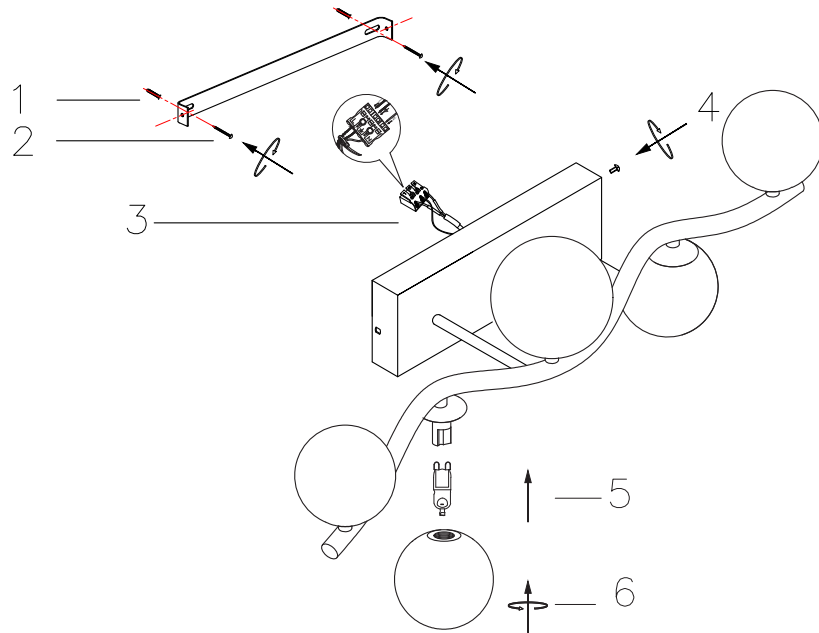

# Instruction

MOD059WL-05G

5 x G9 (28W)

Recommended to use with LED bulbs

Model: MOD059WL-05G  
Collection: Modern  
Series: New Series 059

Wall Lamps