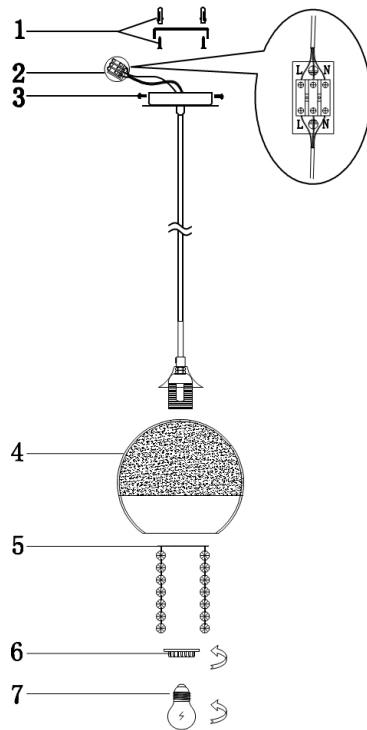

# Instruction

Collection: PENDANT  
Series: FERMI  
Model: P140-PL-110-1-N  
Ceiling

- Ceiling

1 x E27 (60W)

**MAYTONI**  
DECORATIVE LIGHTING

[www.maytoni.de](http://www.maytoni.de)