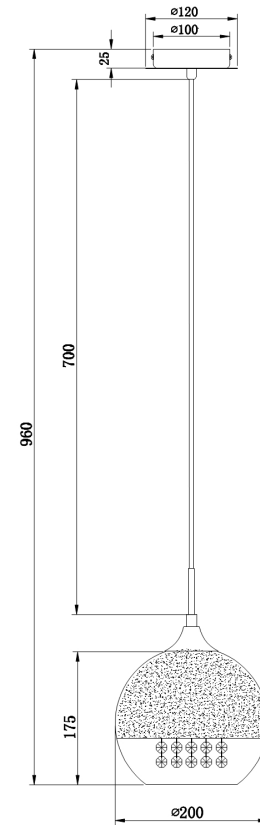

# Instruction

Collection: PENDANT  
Series: FERMI  
Model: P140-PL-110-1-N  
Ceiling

- Ceiling

1 x E27 (60W)

**MAYTONI**  
DECORATIVE LIGHTING

[www.maytoni.de](http://www.maytoni.de)