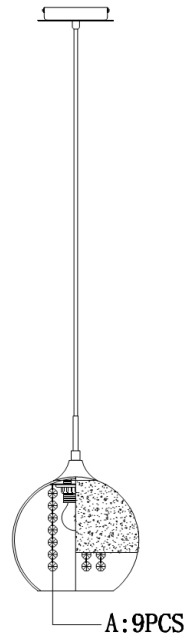

# Instruction

Collection: PENDANT  
Series: FERMI  
Model: P140-PL-110-1-N  
Ceiling

- Ceiling

1 x E27 (60W)

**MAYTONI**  
DECORATIVE LIGHTING

[www.maytoni.de](http://www.maytoni.de)