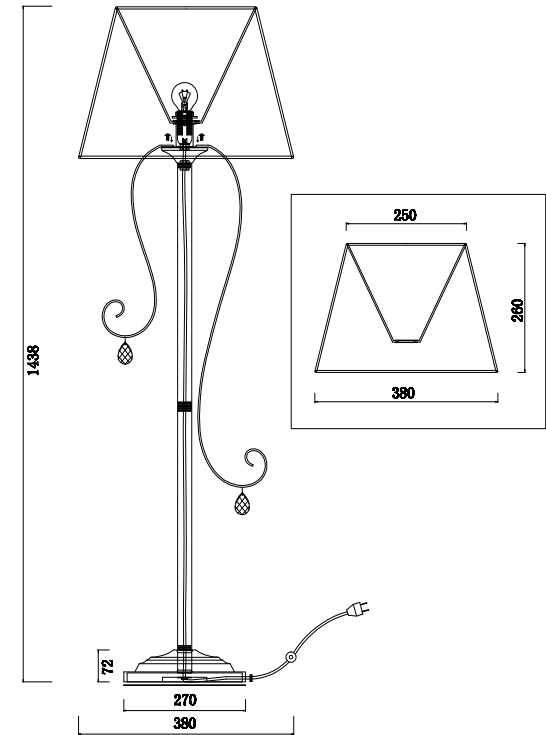

FREYA
TRADITION OF QUALITY

Instruction

FR2020-FL-01-BZ

1 x E14 (40W)

Model: FR2020-FL-01-BZ
Collection: Classic
Series: Simone

Floor Lamps