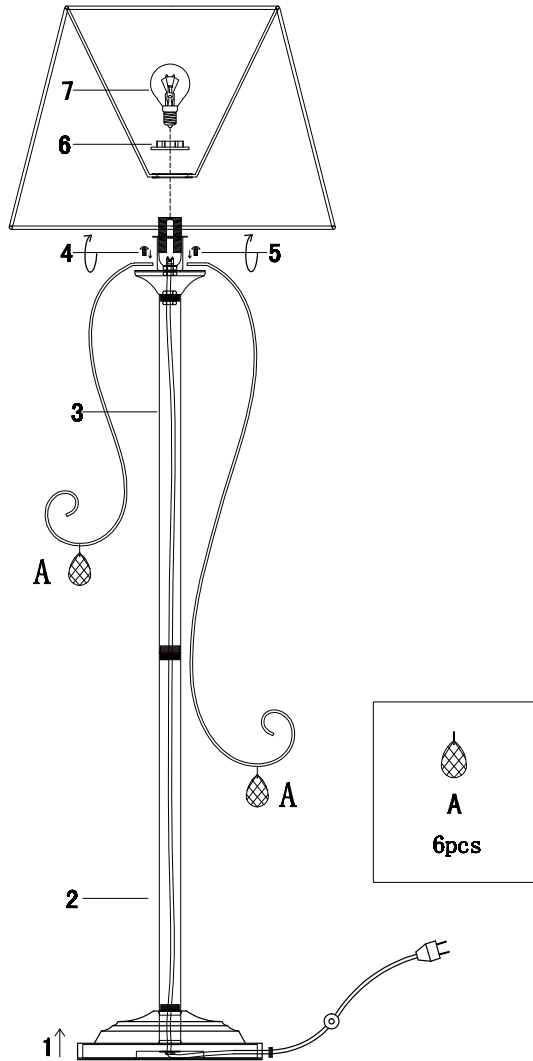

FREYA
TRADITION OF QUALITY

Instruction

FR2020-FL-01-BZ

1 x E14 (40W)

Model: FR2020-FL-01-BZ
Collection: Classic
Series: Simone

Floor Lamps