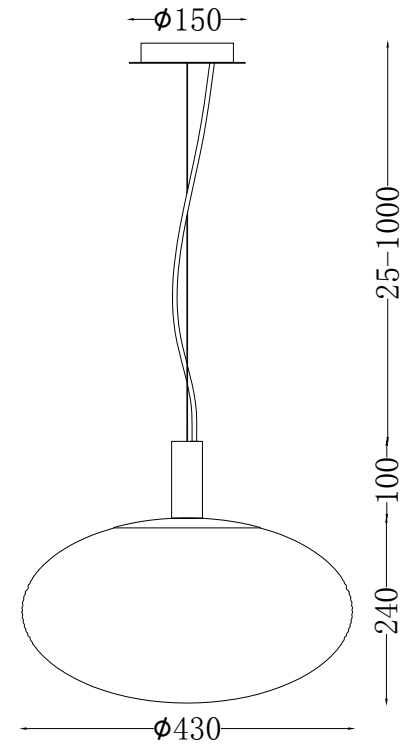

# Instruction

P062PL-01W

1 x E27 (60W)

Recommended to use with LED bulbs

Model: P062PL-01W

Collection: Pendant

Series: New Series 061

Pendant Lamps