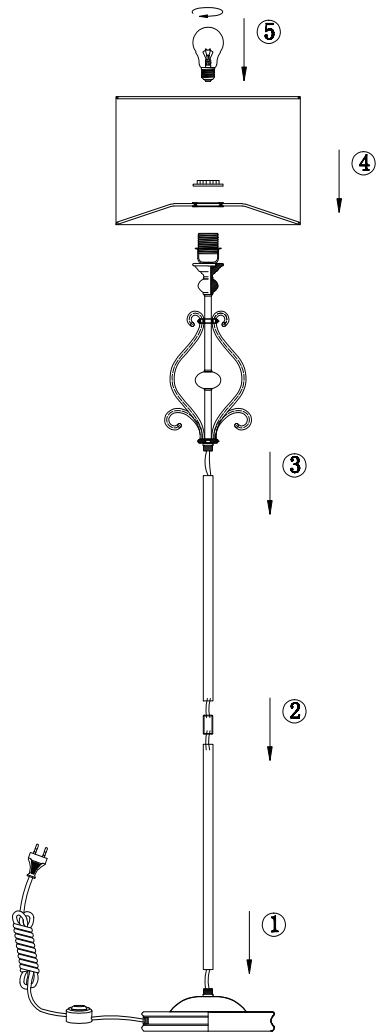

Instruction

H631-FL-01-B

1 x E27 (40W)

Model: H631-FL-01-B
Collection: House
Series: Karina

Table Lamps