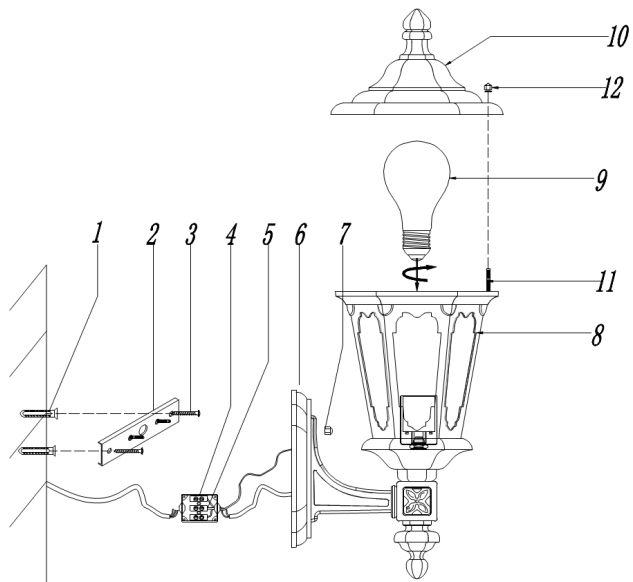

# Instruction

Collection: OUTDOOR

Series: OXFORD

Model: S101-42-11-R

Wall

- Wall

1 x E27 (60W)

**MAYTONI**  
DECORATIVE LIGHTING