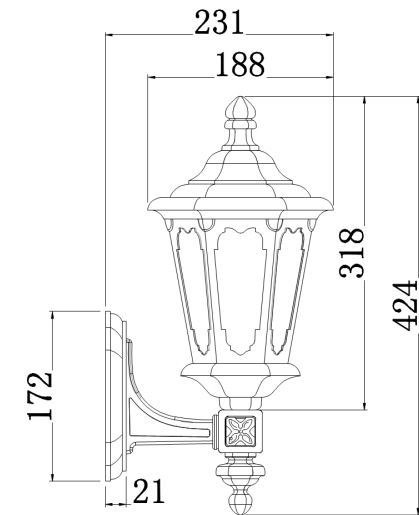

# Instruction

Collection: OUTDOOR

Series: OXFORD

Model: S101-42-11-R

Wall

- Wall

1 x E27 (60W)

**MAYTONI**  
DECORATIVE LIGHTING