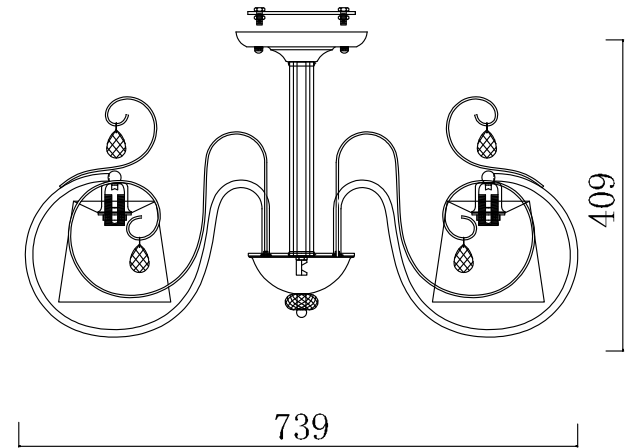

FREYA
TRADITION OF QUALITY

INSTRUCTION

MODEL: FR2020-CL-05-CH
CHANDELIER

5 X E14 (40W)

FREYA-LIGHT.COM