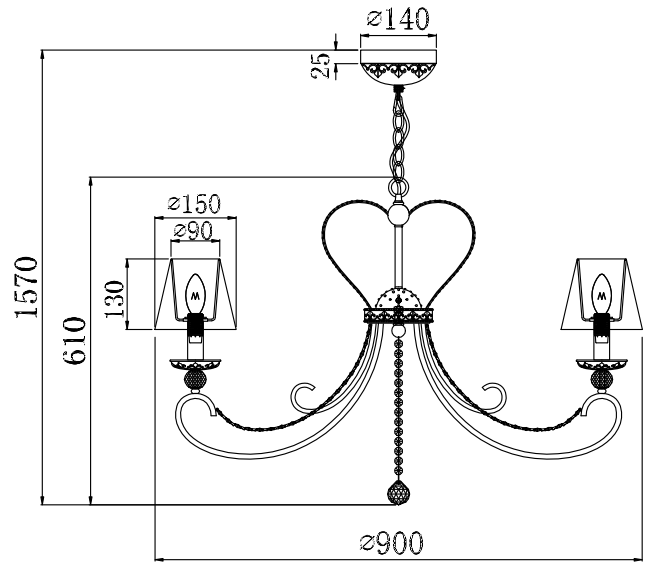

Instruction

Collection: Royal Classic
 Series: Livono
 Model: RC144-PL-08-WG
 Pendant Lamps

A=8
 B=1

 – Pendant Lamps

 8 x E14 (60w)

MAYTONI
 DECORATIVE LIGHTING
www.maytoni.de