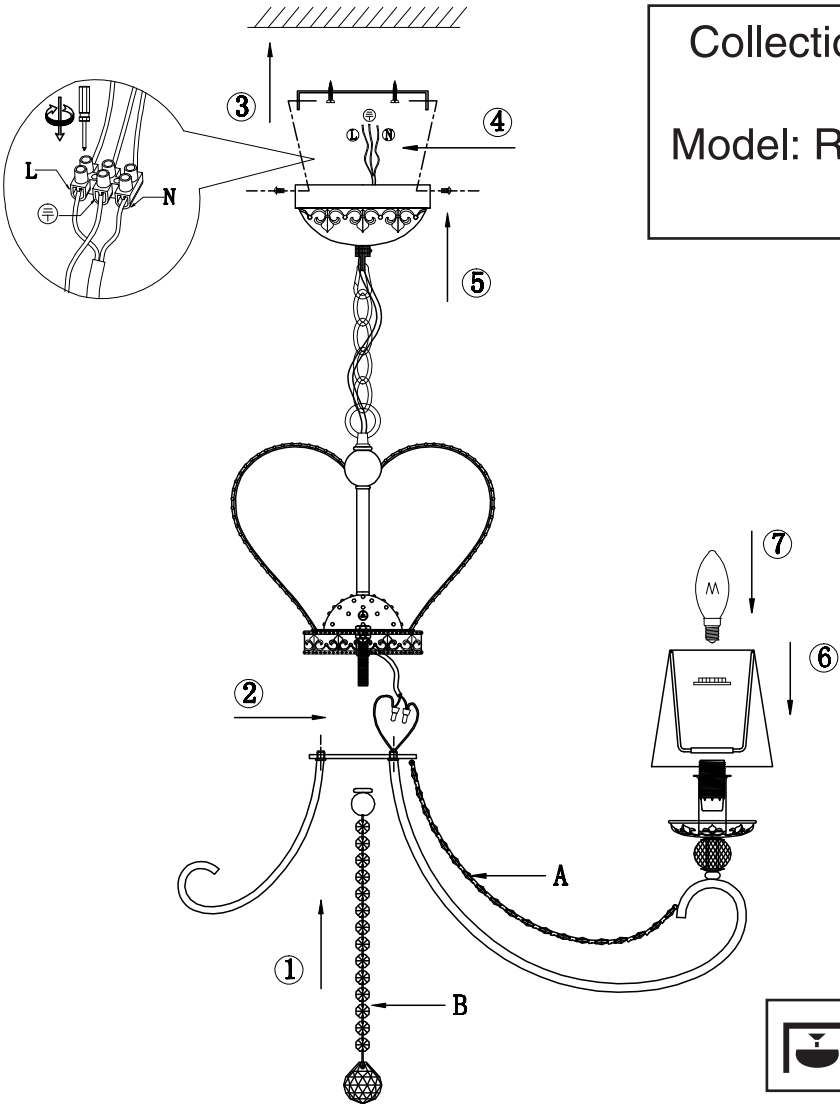

Instruction

Collection: Royal Classic
 Series: Livono
 Model: RC144-PL-08-WG
 Pendant Lamps

A=8
 B=1

 – Pendant Lamps

 8 x E14 (60w)

MAYTONI
 DECORATIVE LIGHTING
www.maytoni.de