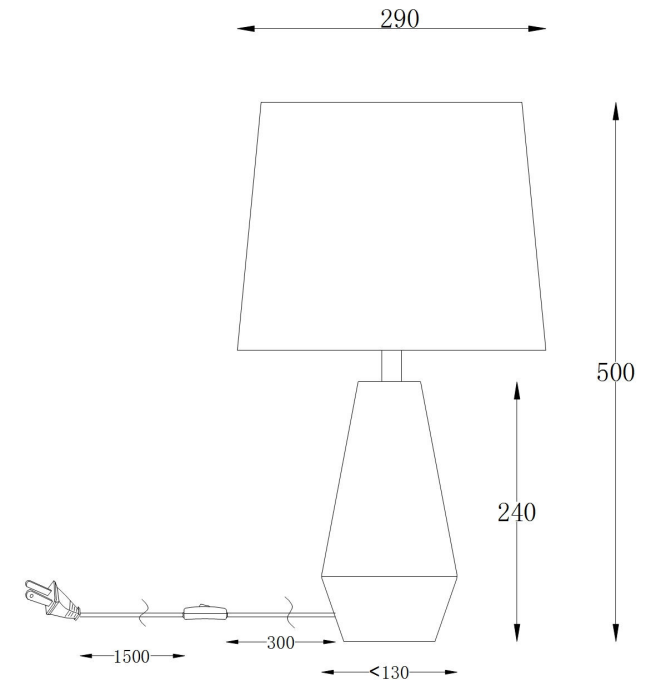

Instruction

Collection: TABLE & FLOOR

Series: CALVIN TABLE

Model: Z181-TL-01-B

Mobile

- Mobile

1 x E27 (60W)

MAYTONI
DECORATIVE LIGHTING