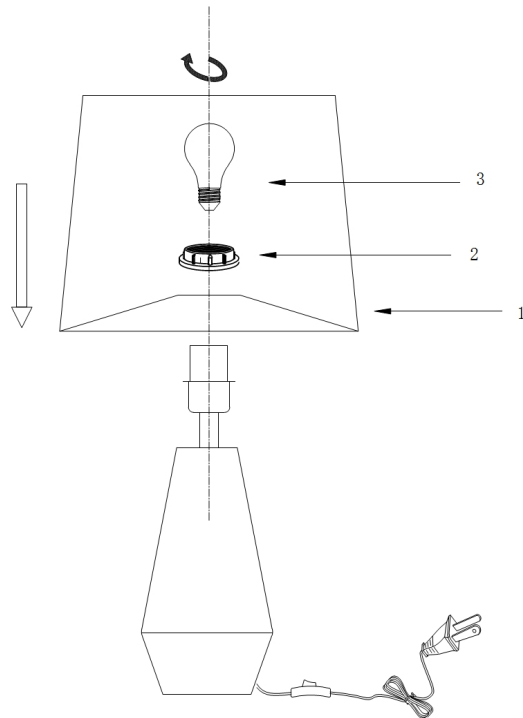

Instruction

Collection: TABLE & FLOOR

Series: CALVIN TABLE

Model: Z181-TL-01-B

Mobile

- Mobile

1 x E27 (60W)

MAYTONI
DECORATIVE LIGHTING