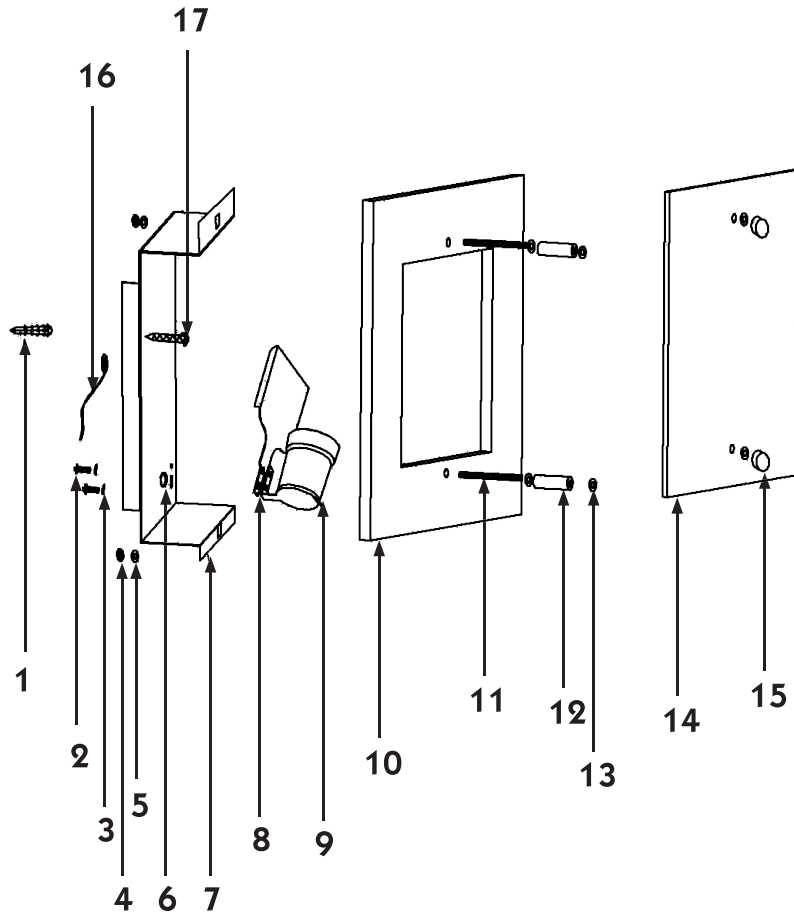

FREYA
TRADITION OF QUALITY

INSTRUCTION

MODEL: FR4811-CL-01-BR
CEILING

1 X E27 (60W)

FREYA-LIGHT.COM