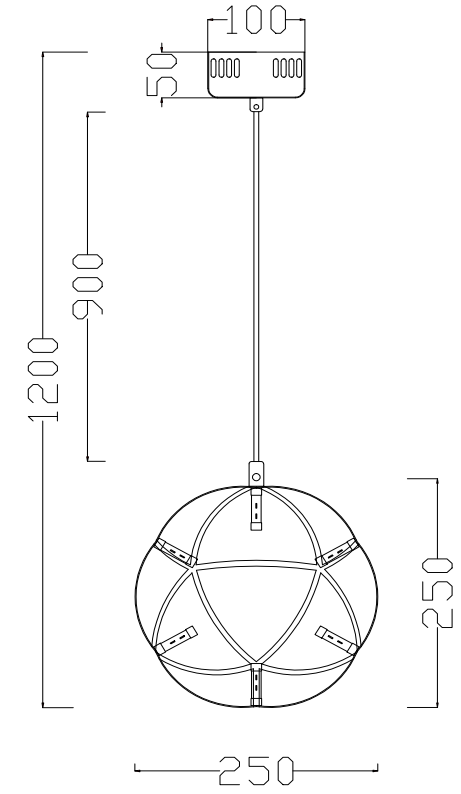

FREYA
TRADITION OF QUALITY

Instruction

FR5099PL-L6CH

MAX 8W
500 Lumen

Model: FR5099PL-L6CH
Collection: Modern
Series: Amber

Pendant Lamps