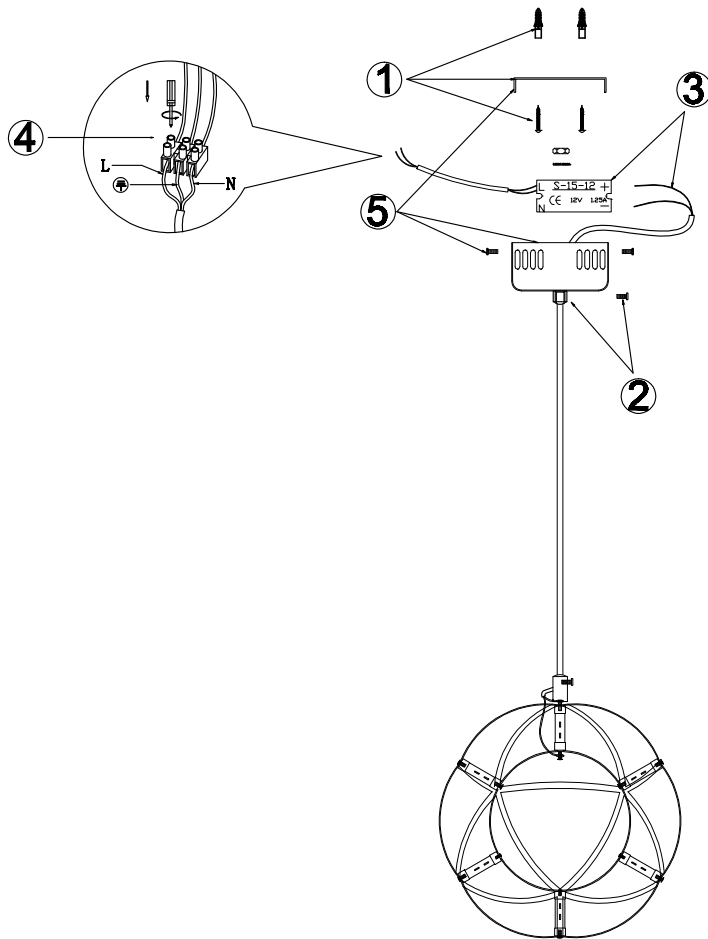

FREYA
TRADITION OF QUALITY

Instruction

FR5099PL-L6CH

MAX 8W
500 Lumen

Model: FR5099PL-L6CH
Collection: Modern
Series: Amber

Pendant Lamps