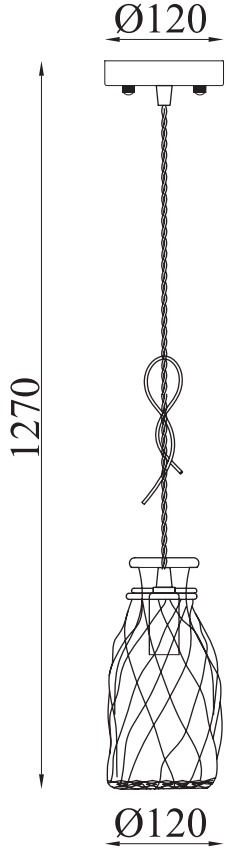

Instruction

Collection: House
Series: Rappe
Model: H099-11-B
Ceiling

1 x E14 (40w)

MAYTONI
DECORATIVE LIGHTING

www.maytoni.de