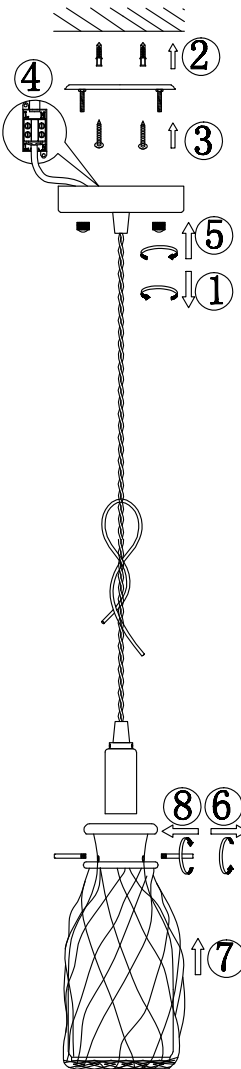

Instruction

Collection: House
Series: Rappe
Model: H099-11-B
Ceiling

1 x E14 (40w)

MAYTONI
DECORATIVE LIGHTING

www.maytoni.de