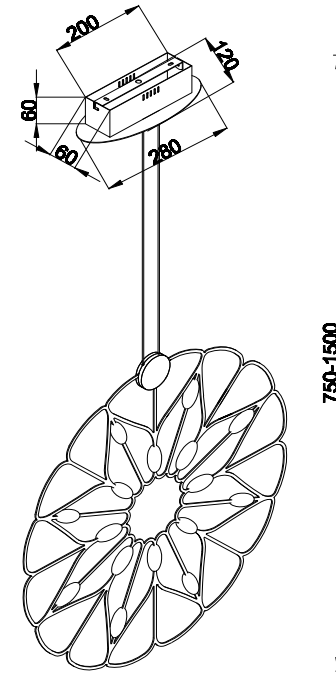

Instruction

MOD037PL-L16B

MAX 16W
1200 Lumen

Model: MOD037PL-L16B
Collection: Modern
Series: Volare

Ceiling Lamps