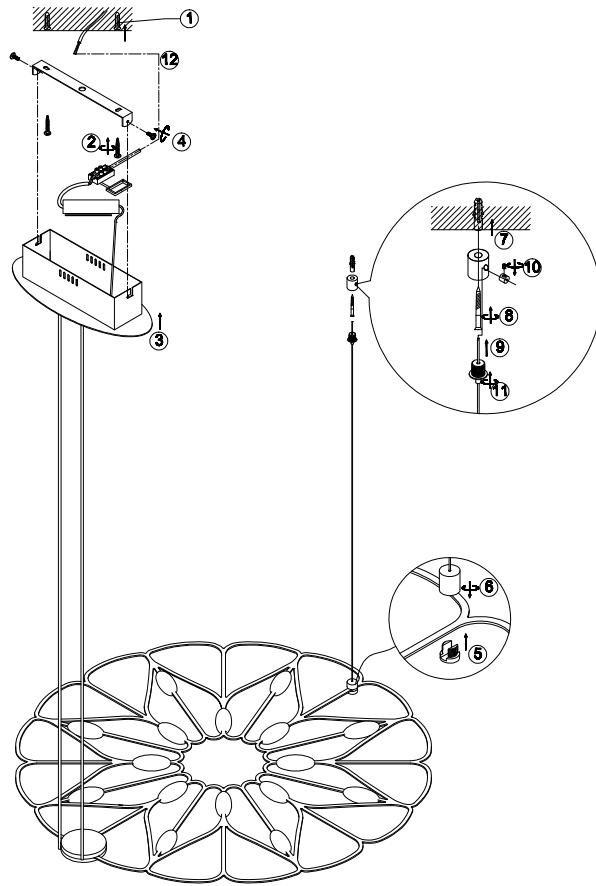

Instruction

MOD037PL-L16B

MAX 16W
1200 Lumen

Model: MOD037PL-L16B
Collection: Modern
Series: Volare

Ceiling Lamps