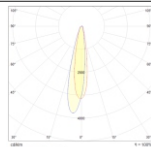

Instruction

MAYTONI
DECORATIVE LIGHTING

C031WL-L8B3K

① OFF